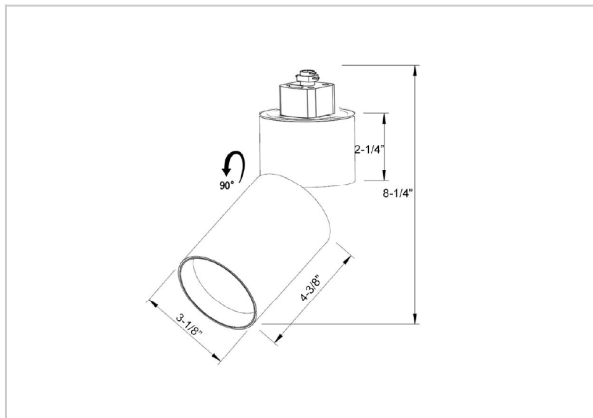

Prime Track Lights

ITEM SKU#: 662187490847

Product Code : IK-RPRIMETL-20W-40K-WH-90C-38D

Voltage	100 - 277 V AC, 50-60 Hz
Lumen Output	2005.55lm
Power	20W
Efficacy	140lm/w
CCT	4000K
CRI	>90
Beam Angle	38°
Light Distribution	Flood
LED Type	COB
LED Light Source	Osram SOLERIQ S 19
Start Time	Instant
Driver	Stand Alone (included)
Operating Position	Swiveling Type
Dimming	Triac Dimming
Construction	Track
Mounting Type	Track Light Structure
Heads	Single Head
Body Material	Aluminium Die cast
Finish	White
Length	4-3/8"
Height	8-1/4"
Diameter	3-1/8"
Application Area	Indoor Applications

Beam Spread (Options)

Spot 11°		Medium 24°		Flood 36°	
ft	Ø	ft	Ø	ft	Ø
3.0	0.72	3.0	1.41	3.0	2.03
9.0	2.15	9.0	4.22	9.0	6.09
15.0	3.58	15.0	7.04	15.0	10.15

Prime is a technologically advanced LED track light with incorporated electronic gear and chip on board. It also has a high-quality reflector with three different beam spreads. Moreover, the lamp housing of die-cast aluminum for optimal cooling allows the fixture to last longer than its traditional counterparts.