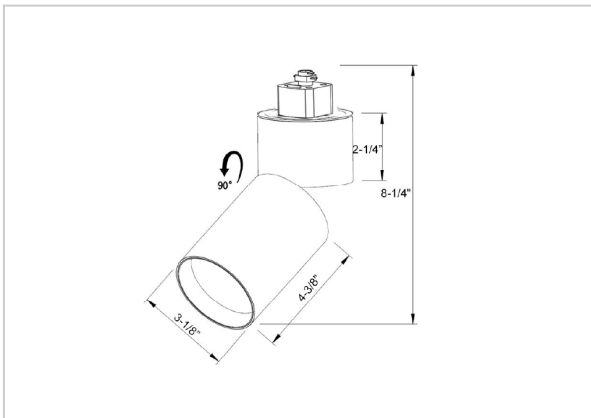

## Product Code : IK-RPRIMETL-20W-40K-WH-90C-38D

Voltage	100 - 277 V AC, 50-60 Hz
Lumen Output	2005.55lm
Power	20W
Efficacy	140lm/w
CCT	4000K
CRI	>90
Beam Angle	38°
Light Distribution	Flood
LED Type	COB
LED Light Source	Osram SOLERIQ S 19
Start Time	Instant
Driver	Stand Alone (included)
Operating Position	Swiveling Type
Dimming	Triac Dimming
Construction	Track
Mounting Type	Track Light Structure
Heads	Single Head
Body Material	Aluminium Die cast
Finish	White
Length	4-3/8"
Height	8-1/4"
Diameter	3-1/8"
Application Area	Indoor Applications

### Beam Spread (Options)

Spot 11°		Medium 24°		Flood 36°	
ft	Ø	ft	Ø	ft	Ø
3.0	0.72	3.0	1.41	3.0	2.03
9.0	2.15	9.0	4.22	9.0	6.09
15.0	3.58	15.0	7.04	15.0	10.15

Prime is a technologically advanced LED track light with incorporated electronic gear and chip on board. It also has a high-quality reflector with three different beam spreads. Moreover, the lamp housing of die-cast aluminum for optimal cooling allows the fixture to last longer than its traditional counterparts.