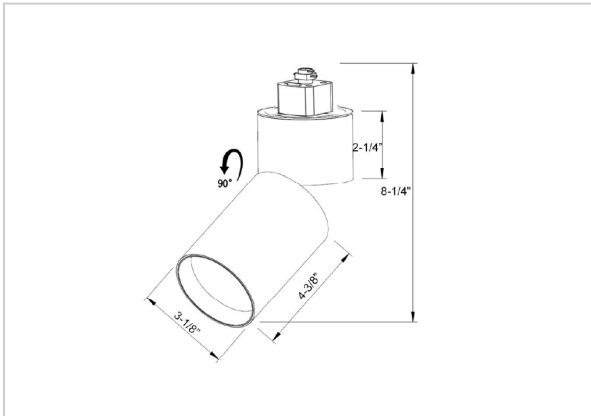

## Product Code : IK-RPRIMETL-20W-30K-WH-90C-38D

Voltage	100 - 277 V AC, 50-60 Hz
Lumen Output	1819.1lm
Power	20W
Efficacy	140lm/w
CCT	3000K
CRI	>90
Beam Angle	38°
Light Distribution	Flood
LED Type	COB
LED Light Source	Osram SOLERIQ S 19
Start Time	Instant
Driver	Stand Alone (included)
Operating Position	Swiveling Type
Dimming	Triac Dimming
Construction	Track
Mounting Type	Track Light Structure
Heads	Single Head
Body Material	Aluminium Die cast
Finish	White
Length	4-3/8"
Height	8-1/4"
Diameter	3-1/8"
Application Area	Indoor Applications

### Beam Spread (Options)

Spot 11°		Medium 24°		Flood 36°	
ft	Ø	ft	Ø	ft	Ø
3.0	0.72	3.0	1.41	3.0	2.03
9.0	2.15	9.0	4.22	9.0	6.09
15.0	3.58	15.0	7.04	15.0	10.15

Prime is a technologically advanced LED track light with incorporated electronic gear and chip on board. It also has a high-quality reflector with three different beam spreads. Moreover, the lamp housing of die-cast aluminum for optimal cooling allows the fixture to last longer than its traditional counterparts.