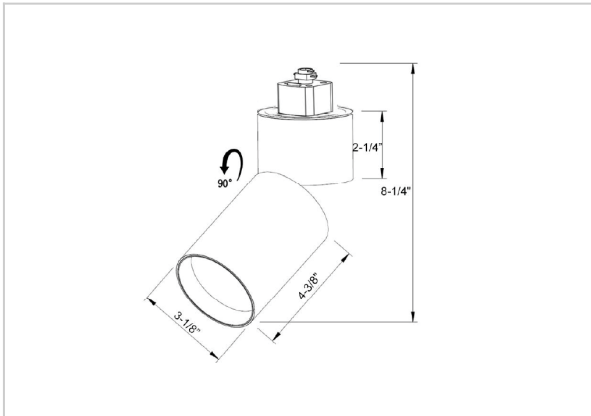

## Product Code : IK-RPRIMETL-20W-27K-WH-90C-38D

Voltage	100 - 277 V AC, 50-60 Hz
Lumen Output	1732.47lm
Power	20W
Efficacy	140lm/w
CCT	2700K
CRI	>90
Beam Angle	38°
Light Distribution	Flood
LED Type	COB
LED Light Source	Osram SOLERIQ S 19
Start Time	Instant
Driver	Stand Alone (included)
Operating Position	Swiveling Type
Dimming	Triac Dimming
Construction	Track
Mounting Type	Track Light Structure
Heads	Single Head
Body Material	Aluminium Die cast
Finish	White
Length	4-3/8"
Height	8-1/4"
Diameter	3-1/8"
Application Area	Indoor Applications

### Beam Spread (Options)

Spot 11°		Medium 24°		Flood 36°	
ft	Ø	ft	Ø	ft	Ø
3.0	0.72	3.0	1.41	3.0	2.03
9.0	2.15	9.0	4.22	9.0	6.09
15.0	3.58	15.0	7.04	15.0	10.15

Prime is a technologically advanced LED track light with incorporated electronic gear and chip on board. It also has a high-quality reflector with three different beam spreads. Moreover, the lamp housing of die-cast aluminum for optimal cooling allows the fixture to last longer than its traditional counterparts.