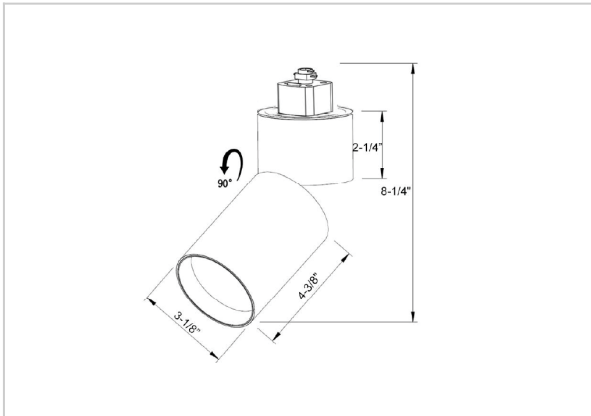

## Product Code : IK-RPRIMETL-20W-40K-WH-90C-24D

Voltage	100 - 277 V AC, 50-60 Hz
Lumen Output	2009.19lm
Power	20W
Efficacy	140lm/w
CCT	4000K
CRI	>90
Beam Angle	24°
Light Distribution	Medium
LED Type	COB
LED Light Source	Osram SOLERIQ S 19
Start Time	Instant
Driver	Stand Alone (included)
Operating Position	Swiveling Type
Dimming	Triac Dimming
Construction	Track
Mounting Type	Track Light Structure
Heads	Single Head
Body Material	Aluminium Die cast
Finish	White
Length	4-3/8"
Height	8-1/4"
Diameter	3-1/8"
Application Area	Indoor Applications

### Beam Spread (Options)

Spot 11°		Medium 24°		Flood 36°	
ft	Ø	ft	Ø	ft	Ø
3.0	0.72	3.0	1.41	3.0	2.03
9.0	2.15	9.0	4.22	9.0	6.09
15.0	3.58	15.0	7.04	15.0	10.15

Prime is a technologically advanced LED track light with incorporated electronic gear and chip on board. It also has a high-quality reflector with three different beam spreads. Moreover, the lamp housing of die-cast aluminum for optimal cooling allows the fixture to last longer than its traditional counterparts.