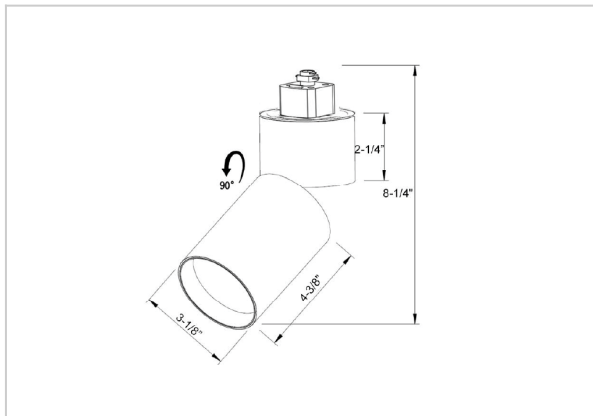

## Product Code : IK-RPRIMETL-20W-30K-WH-90C-24D

Voltage	100 - 277 V AC, 50-60 Hz
Lumen Output	1822.4lm
Power	20W
Efficacy	140lm/w
CCT	3000K
CRI	>90
Beam Angle	24°
Light Distribution	Medium
LED Type	COB
LED Light Source	Osram SOLERIQ S 19
Start Time	Instant
Driver	Stand Alone (included)
Operating Position	Swiveling Type
Dimming	Triac Dimming
Construction	Track
Mounting Type	Track Light Structure
Heads	Single Head
Body Material	Aluminium Die cast
Finish	White
Length	4-3/8"
Height	8-1/4"
Diameter	3-1/8"
Application Area	Indoor Applications

### Beam Spread (Options)

Spot 11°		Medium 24°		Flood 36°	
ft	Ø	ft	Ø	ft	Ø
3.0	0.72	3.0	1.41	3.0	2.03
9.0	2.15	9.0	4.22	9.0	6.09
15.0	3.58	15.0	7.04	15.0	10.15

Prime is a technologically advanced LED track light with incorporated electronic gear and chip on board. It also has a high-quality reflector with three different beam spreads. Moreover, the lamp housing of die-cast aluminum for optimal cooling allows the fixture to last longer than its traditional counterparts.