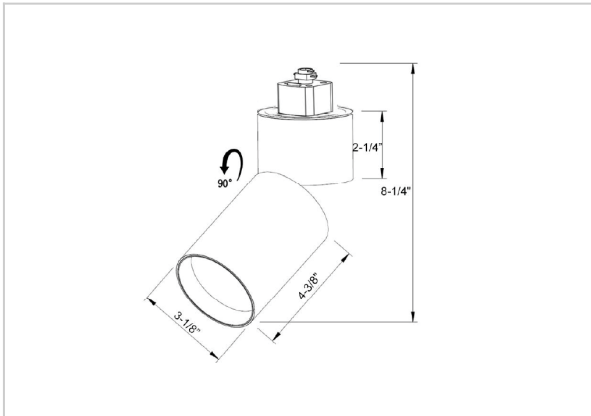

## Product Code : IK-RPRIMETL-20W-27K-WH-90C-24D

Voltage	100 - 277 V AC, 50-60 Hz
Lumen Output	1735.61lm
Power	20W
Efficacy	140lm/w
CCT	2700K
CRI	>90
Beam Angle	24°
Light Distribution	Medium
LED Type	COB
LED Light Source	Osram SOLERIQ S 19
Start Time	Instant
Driver	Stand Alone (included)
Operating Position	Swiveling Type
Dimming	Triac Dimming
Construction	Track
Mounting Type	Track Light Structure
Heads	Single Head
Body Material	Aluminium Die cast
Finish	White
Length	4-3/8"
Height	8-1/4"
Diameter	3-1/8"
Application Area	Indoor Applications

### Beam Spread (Options)

Spot 11°		Medium 24°		Flood 36°	
ft	Ø	ft	Ø	ft	Ø
3.0	0.72	3.0	1.41	3.0	2.03
9.0	2.15	9.0	4.22	9.0	6.09
15.0	3.58	15.0	7.04	15.0	10.15

Prime is a technologically advanced LED track light with incorporated electronic gear and chip on board. It also has a high-quality reflector with three different beam spreads. Moreover, the lamp housing of die-cast aluminum for optimal cooling allows the fixture to last longer than its traditional counterparts.