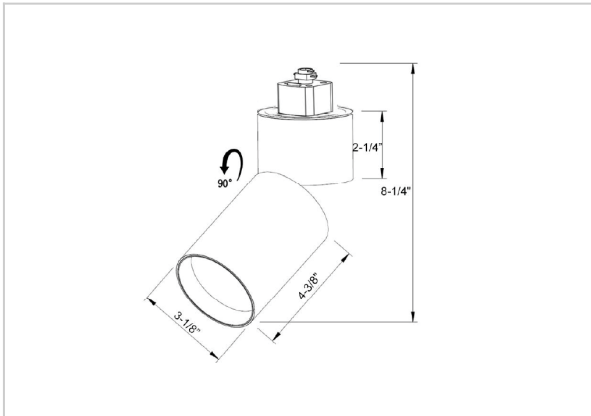

Prime Track Lights

ITEM SKU#: 662187490748

Product Code : IK-RPRIMETL-20W-35K-WH-90C-11D

Voltage	100 - 277 V AC, 50-60 Hz
Lumen Output	1937.67lm
Power	20W
Efficacy	140lm/w
CCT	3500K
CRI	>90
Beam Angle	11°
Light Distribution	Spot
LED Type	COB
LED Light Source	Osram SOLERIQ S 19
Start Time	Instant
Driver	Stand Alone (included)
Operating Position	Swiveling Type
Dimming	Triac Dimming
Construction	Track
Mounting Type	Track Light Structure
Heads	Single Head
Body Material	Aluminium Die cast
Finish	White
Length	4-3/8"
Height	8-1/4"
Diameter	3-1/8"
Application Area	Indoor Applications

Beam Spread (Options)

Spot 11°		Medium 24°		Flood 36°	
ft	Ø	ft	Ø	ft	Ø
3.0	0.72	3.0	1.41	3.0	2.03
9.0	2.15	9.0	4.22	9.0	6.09
15.0	3.58	15.0	7.04	15.0	10.15

Prime is a technologically advanced LED track light with incorporated electronic gear and chip on board. It also has a high-quality reflector with three different beam spreads. Moreover, the lamp housing of die-cast aluminum for optimal cooling allows the fixture to last longer than its traditional counterparts.

Technical Data

[IES File Link](#) ↓

[Installation Instructions Link](#) ↓