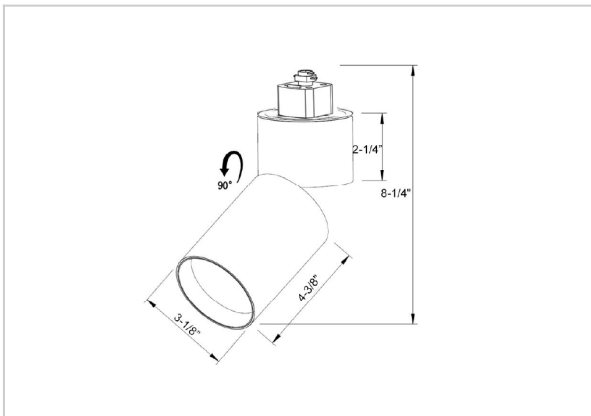

Prime Track Lights

ITEM SKU#: 662187490731

Product Code : IK-RPRIMETL-20W-30K-WH-90C-11D

Voltage	100 - 277 V AC, 50-60 Hz
Lumen Output	1845.4lm
Power	20W
Efficacy	140lm/w
CCT	3000K
CRI	>90
Beam Angle	11°
Light Distribution	Spot
LED Type	COB
LED Light Source	Osram SOLERIQ S 19
Start Time	Instant
Driver	Stand Alone (included)
Operating Position	Swiveling Type
Dimming	Triac Dimming
Construction	Track
Mounting Type	Track Light Structure
Heads	Single Head
Body Material	Aluminium Die cast
Finish	White
Length	4-3/8"
Height	8-1/4"
Diameter	3-1/8"
Application Area	Indoor Applications

Beam Spread (Options)

Spot 11°		Medium 24°		Flood 36°	
ft	Ø	ft	Ø	ft	Ø
3.0	0.72	3.0	1.41	3.0	2.03
9.0	2.15	9.0	4.22	9.0	6.09
15.0	3.58	15.0	7.04	15.0	10.15

Prime is a technologically advanced LED track light with incorporated electronic gear and chip on board. It also has a high-quality reflector with three different beam spreads. Moreover, the lamp housing of die-cast aluminum for optimal cooling allows the fixture to last longer than its traditional counterparts.