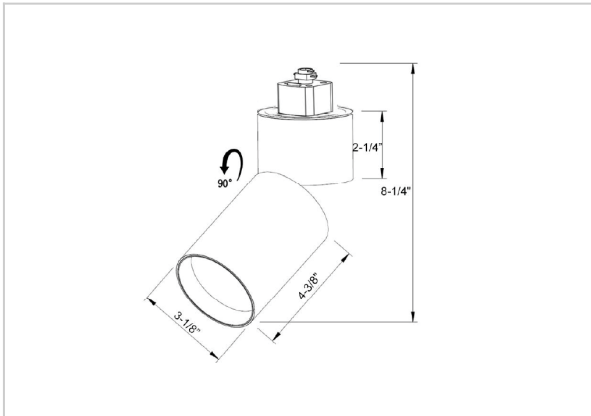

## Product Code : IK-RPRIMETL-20W-27K-WH-90C-11D

Voltage	100 - 277 V AC, 50-60 Hz
Lumen Output	1757.52lm
Power	20W
Efficacy	140lm/w
CCT	2700K
CRI	>90
Beam Angle	11°
Light Distribution	Spot
LED Type	COB
LED Light Source	Osram SOLERIQ S 19
Start Time	Instant
Driver	Stand Alone (included)
Operating Position	Swiveling Type
Dimming	Triac Dimming
Construction	Track
Mounting Type	Track Light Structure
Heads	Single Head
Body Material	Aluminium Die cast
Finish	White
Length	4-3/8"
Height	8-1/4"
Diameter	3-1/8"
Application Area	Indoor Applications

### Beam Spread (Options)

Spot 11°		Medium 24°		Flood 36°	
ft	Ø	ft	Ø	ft	Ø
3.0	0.72	3.0	1.41	3.0	2.03
9.0	2.15	9.0	4.22	9.0	6.09
15.0	3.58	15.0	7.04	15.0	10.15

Prime is a technologically advanced LED track light with incorporated electronic gear and chip on board. It also has a high-quality reflector with three different beam spreads. Moreover, the lamp housing of die-cast aluminum for optimal cooling allows the fixture to last longer than its traditional counterparts.