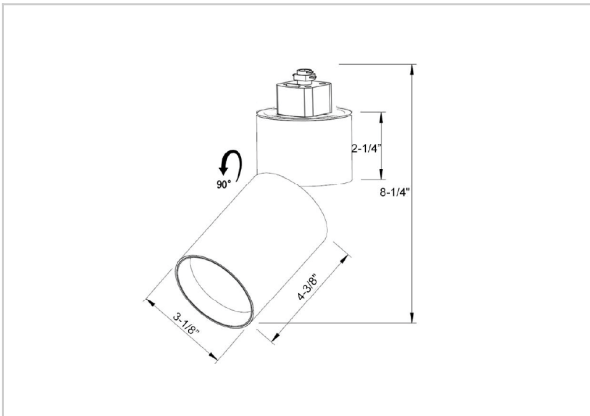

## Product Code : IK-RPRIMETL-20W-35K-BL-90C-38D

Voltage	100 - 277 V AC, 50-60 Hz
Lumen Output	1910.05lm
Power	20W
Efficacy	140lm/w
CCT	3500K
CRI	>90
Beam Angle	38°
Light Distribution	Flood
LED Type	COB
LED Light Source	Osram SOLERIQ S 19
Start Time	Instant
Driver	Stand Alone (included)
Operating Position	Swiveling Type
Dimming	Triac Dimming
Construction	Track
Mounting Type	Track Light Structure
Heads	Single Head
Body Material	Aluminium Die cast
Finish	Black
Length	4-3/8"
Height	8-1/4"
Diameter	3-1/8"
Application Area	Indoor Applications

### Beam Spread (Options)

Spot 11°		Medium 24°		Flood 36°	
ft	Ø	ft	Ø	ft	Ø
3.0	0.72	3.0	1.41	3.0	2.03
9.0	2.15	9.0	4.22	9.0	6.09
15.0	3.58	15.0	7.04	15.0	10.15

Prime is a technologically advanced LED track light with incorporated electronic gear and chip on board. It also has a high-quality reflector with three different beam spreads. Moreover, the lamp housing of die-cast aluminum for optimal cooling allows the fixture to last longer than its traditional counterparts.