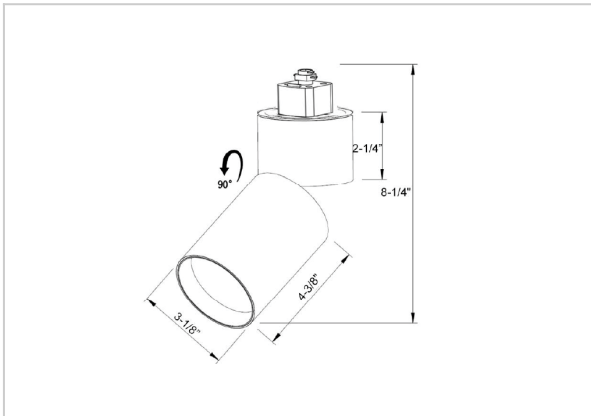

Prime Track Lights

ITEM SKU#: 662187490649

Product Code : IK-RPRIMETL-20W-30K-BL-90C-24D

Voltage	100 - 277 V AC, 50-60 Hz
Lumen Output	1822.4lm
Power	20W
Efficacy	140lm/w
CCT	3000K
CRI	>90
Beam Angle	24°
Light Distribution	Medium
LED Type	COB
LED Light Source	Osram SOLERIQ S 19
Start Time	Instant
Driver	Stand Alone (included)
Operating Position	Swiveling Type
Dimming	Triac Dimming
Construction	Track
Mounting Type	Track Light Structure
Heads	Single Head
Body Material	Aluminium Die cast
Finish	Black
Length	4-3/8"
Height	8-1/4"
Diameter	3-1/8"
Application Area	Indoor Applications

Beam Spread (Options)

Spot 11°		Medium 24°		Flood 36°	
ft	Ø	ft	Ø	ft	Ø
3.0	0.72	3.0	1.41	3.0	2.03
9.0	2.15	9.0	4.22	9.0	6.09
15.0	3.58	15.0	7.04	15.0	10.15

Prime is a technologically advanced LED track light with incorporated electronic gear and chip on board. It also has a high-quality reflector with three different beam spreads. Moreover, the lamp housing of die-cast aluminum for optimal cooling allows the fixture to last longer than its traditional counterparts.