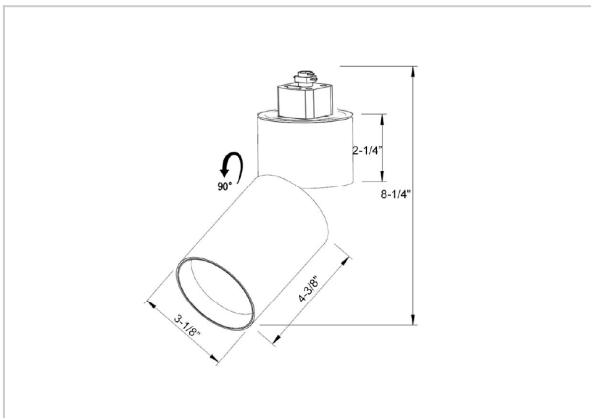

Prime Track Lights

ITEM SKU#: 662187490625

Product Code : IK-RPRIMETL-20W-40K-BL-90C-11D

Voltage	100 - 277 V AC, 50-60 Hz
Lumen Output	2034.55lm
Power	20W
Efficacy	140lm/w
CCT	4000K
CRI	>90
Beam Angle	11°
Light Distribution	Spot
LED Type	COB
LED Light Source	Osram SOLERIQ S 19
Start Time	Instant
Driver	Stand Alone (included)
Operating Position	Swiveling Type
Dimming	Triac Dimming
Construction	Track
Mounting Type	Track Light Structure
Heads	Single Head
Body Material	Aluminium Die cast
Finish	Black
Length	4-3/8"
Height	8-1/4"
Diameter	3-1/8"
Application Area	Indoor Applications

Beam Spread (Options)

Spot 11°		Medium 24°		Flood 36°	
ft	Ø	ft	Ø	ft	Ø
3.0	0.72	3.0	1.41	3.0	2.03
9.0	2.15	9.0	4.22	9.0	6.09
15.0	3.58	15.0	7.04	15.0	10.15

Prime is a technologically advanced LED track light with incorporated electronic gear and chip on board. It also has a high-quality reflector with three different beam spreads. Moreover, the lamp housing of die-cast aluminum for optimal cooling allows the fixture to last longer than its traditional counterparts.