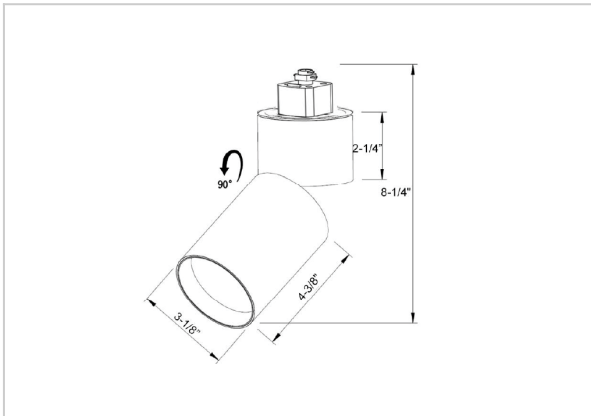

## Product Code : IK-RPRIMETL-20W-35K-BL-90C-11D

Voltage	100 - 277 V AC, 50-60 Hz
Lumen Output	1937.67lm
Power	20W
Efficacy	140lm/w
CCT	3500K
CRI	>90
Beam Angle	11°
Light Distribution	Spot
LED Type	COB
LED Light Source	Osram SOLERIQ S 19
Start Time	Instant
Driver	Stand Alone (included)
Operating Position	Swiveling Type
Dimming	Triac Dimming
Construction	Track
Mounting Type	Track Light Structure
Heads	Single Head
Body Material	Aluminium Die cast
Finish	Black
Length	4-3/8"
Height	8-1/4"
Diameter	3-1/8"
Application Area	Indoor Applications

### Beam Spread (Options)

Spot 11°		Medium 24°		Flood 36°	
ft	Ø	ft	Ø	ft	Ø
3.0	0.72	3.0	1.41	3.0	2.03
9.0	2.15	9.0	4.22	9.0	6.09
15.0	3.58	15.0	7.04	15.0	10.15

Prime is a technologically advanced LED track light with incorporated electronic gear and chip on board. It also has a high-quality reflector with three different beam spreads. Moreover, the lamp housing of die-cast aluminum for optimal cooling allows the fixture to last longer than its traditional counterparts.