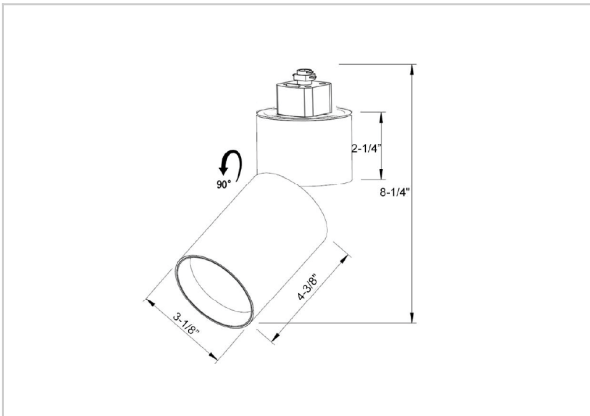

Prime Track Lights

ITEM SKU#: 662187490618

Product Code : IK-RPRIMETL-20W-35K-BL-90C-11D

Voltage	100 - 277 V AC, 50-60 Hz
Lumen Output	1937.67lm
Power	20W
Efficacy	140lm/w
CCT	3500K
CRI	>90
Beam Angle	11°
Light Distribution	Spot
LED Type	COB
LED Light Source	Osram SOLERIQ S 19
Start Time	Instant
Driver	Stand Alone (included)
Operating Position	Swiveling Type
Dimming	Triac Dimming
Construction	Track
Mounting Type	Track Light Structure
Heads	Single Head
Body Material	Aluminium Die cast
Finish	Black
Length	4-3/8"
Height	8-1/4"
Diameter	3-1/8"
Application Area	Indoor Applications

Beam Spread (Options)

Spot 11°		Medium 24°		Flood 36°	
ft	Ø	ft	Ø	ft	Ø
3.0	0.72	3.0	1.41	3.0	2.03
9.0	2.15	9.0	4.22	9.0	6.09
15.0	3.58	15.0	7.04	15.0	10.15

Prime is a technologically advanced LED track light with incorporated electronic gear and chip on board. It also has a high-quality reflector with three different beam spreads. Moreover, the lamp housing of die-cast aluminum for optimal cooling allows the fixture to last longer than its traditional counterparts.