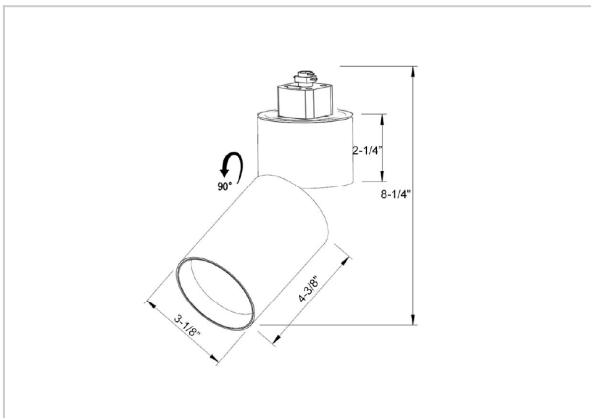

Prime Track Lights

ITEM SKU#: 662187490595

Product Code : IK-RPRIMETL-20W-27K-BL-90C-11D

Voltage	100 - 277 V AC, 50-60 Hz
Lumen Output	1757.52lm
Power	20W
Efficacy	140lm/w
CCT	2700K
CRI	>90
Beam Angle	11°
Light Distribution	Spot
LED Type	COB
LED Light Source	Osram SOLERIQ S 19
Start Time	Instant
Driver	Stand Alone (included)
Operating Position	Swiveling Type
Dimming	Triac Dimming
Construction	Track
Mounting Type	Track Light Structure
Heads	Single Head
Body Material	Aluminium Die cast
Finish	Black
Length	4-3/8"
Height	8-1/4"
Diameter	3-1/8"
Application Area	Indoor Applications

Beam Spread (Options)

Spot 11°		Medium 24°		Flood 36°	
ft	Ø	ft	Ø	ft	Ø
3.0	0.72	3.0	1.41	3.0	2.03
9.0	2.15	9.0	4.22	9.0	6.09
15.0	3.58	15.0	7.04	15.0	10.15

Prime is a technologically advanced LED track light with incorporated electronic gear and chip on board. It also has a high-quality reflector with three different beam spreads. Moreover, the lamp housing of die-cast aluminum for optimal cooling allows the fixture to last longer than its traditional counterparts.