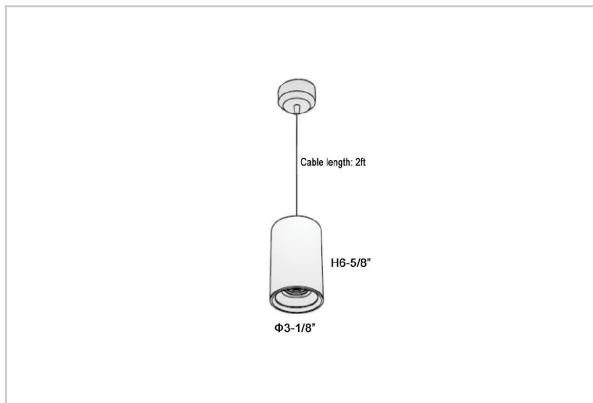

## Product Code : IK-RRemusPL-20W-30K-BL-90C-24D

Voltage	100 - 277 V AC, 50-60 Hz
Lumen Output	1900lm
Power	20W
CCT	3000K
CRI	>90
Beam Angle	24°
Light Distribution	Medium
LED Light Source	Osram SOLERIQ S 19
Start Time	Instant
Driver	Stand Alone (included)
Operating Position	Swiveling Type
Dimming	Triac Dimming
Heads	Single Head
Finish	Black
Height	6-5/8"
Diameter	3-1/8"
Application Area	Guest Room, Restaurant, Meeting Room, Club, Hall, Hotel Entrance

### Beam Spread (Options)

Spot	11°		Medium 24°		Flood 30°	
	ft	Ø	ft	Ø	ft	Ø
3.0	0.72	3.0	1.41	3.0	2.03	
9.0	2.15	9.0	4.22	9.0	6.09	
15.0	3.58	15.0	7.04	15.0	10.15	

Remus is a technologically advanced LED Pendant Light that incorporates electronic gear and a high-quality lens with different beam spread. While commonly used as task light, the unique and state-of-the-art design of this luminaire also enhances the overall aesthetics of your store.