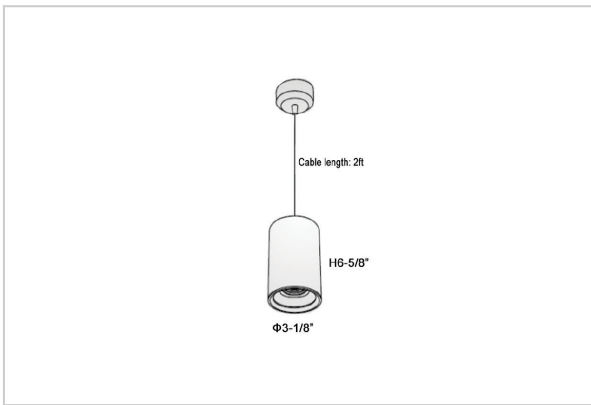

## Product Code : IK-RRemusPL-20W-27K-BL-90C-24D

Voltage	100 - 277 V AC, 50-60 Hz
Lumen Output	1800lm
Power	20W
CCT	2700K
CRI	>90
Beam Angle	24°
Light Distribution	Medium
LED Light Source	Osram SOLERIQ S 19
Start Time	Instant
Driver	Stand Alone (included)
Operating Position	Swiveling Type
Dimming	Triac Dimming
Heads	Single Head
Finish	Black
Height	6-5/8"
Diameter	3-1/8"
Application Area	Guest Room, Restaurant, Meeting Room, Club, Hall, Hotel Entrance

### Beam Spread (Options)

Spot	11°		Medium 24°		Flood 30°	
	ft	Ø	ft	Ø	ft	Ø
3.0	0.72	3.0	1.41	3.0	2.03	
9.0	2.15	9.0	4.22	9.0	6.09	
15.0	3.58	15.0	7.04	15.0	10.15	

Remus is a technologically advanced LED Pendant Light that incorporates electronic gear and a high-quality lens with different beam spread. While commonly used as task light, the unique and state-of-the-art design of this luminaire also enhances the overall aesthetics of your store.