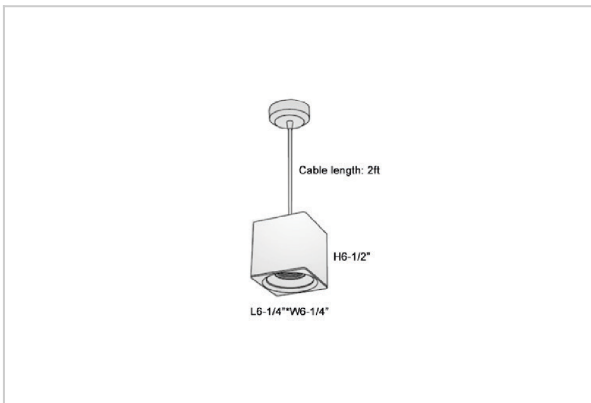

Mica Pendant Lights

ITEM SKU#: 662187507156

Product Code : IK-RMicaPL-40W-30K-WH-90C-45D

Voltage	100 - 277 V AC, 50-60 Hz
Lumen Output	3400lm
Power	40W
CCT	3000K
CRI	>90
Beam Angle	45°
Light Distribution	Flood
LED Light Source	Osram SOLERIQ S 19
Start Time	Instant
Driver	Stand Alone (included)
Operating Position	No Swiveling Type
Dimming	Triac Dimming / 0-10 V Dimming
Heads	Single Head
Finish	White
Length	6-1/4"
Height	6-1/2"
Optics	Reflective Cup Structure
Width (W)	6-1/4"
Application Area	Guest Room, Restaurant, Meeting Room, Club, Hall, Hotel Entrance

Beam Spread (Options)

Spot	15°	Medium	30°	Flood	45°
ft	Ø	ft	Ø	ft	Ø
3.0	0.72	3.0	1.41	3.0	2.03
9.0	2.15	9.0	4.22	9.0	6.09
15.0	3.58	15.0	7.04	15.0	10.15

Mica is a technologically advanced LED Pendant Light that incorporates electronic gear and a high-quality lens with wide beam spread. While commonly used as task light, the unique and state-of-the-art design of this luminaire also enhances the overall aesthetics of your store.