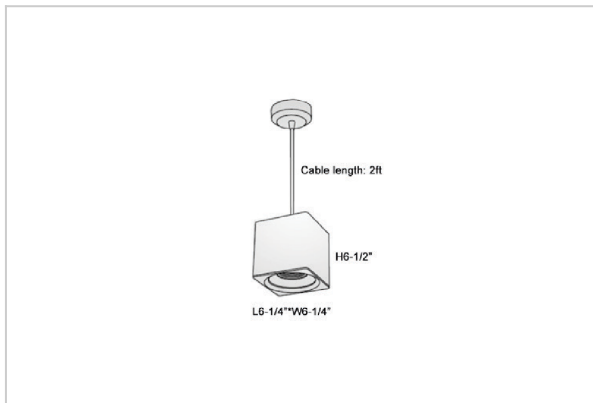

## Product Code : IK-RMicaPL-40W-30K-WH-90C-45D

Voltage	100 - 277 V AC, 50-60 Hz
Lumen Output	3400lm
Power	40W
CCT	3000K
CRI	>90
Beam Angle	45°
Light Distribution	Flood
LED Light Source	Osram SOLERIQ S 19
Start Time	Instant
Driver	Stand Alone (included)
Operating Position	No Swiveling Type
Dimming	Triac Dimming / 0-10 V Dimming
Heads	Single Head
Finish	White
Length	6-1/4"
Height	6-1/2"
Optics	Reflective Cup Structure
Width (W)	6-1/4"
Application Area	Guest Room, Restaurant, Meeting Room, Club, Hall, Hotel Entrance

### Beam Spread (Options)

Spot	15°		Medium 30°		Flood 45°	
	ft	Ø	ft	Ø	ft	Ø
3.0	0.72	3.0	1.41	3.0	2.03	
9.0	2.15	9.0	4.22	9.0	6.09	
15.0	3.58	15.0	7.04	15.0	10.15	

Mica is a technologically advanced LED Pendant Light that incorporates electronic gear and a high-quality lens with wide beam spread. While commonly used as task light, the unique and state-of-the-art design of this luminaire also enhances the overall aesthetics of your store.