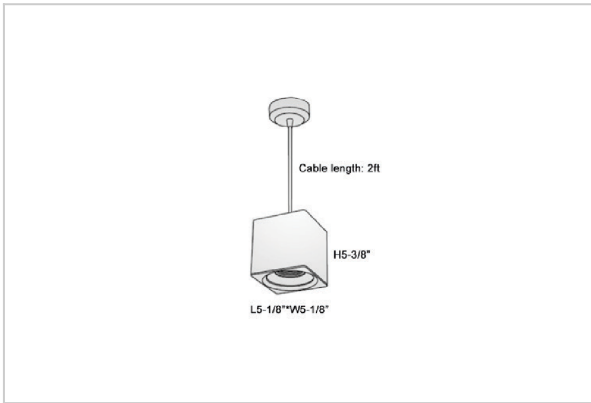

Mica Pendant Lights

ITEM SKU#: 662187507125

Product Code : IK-RMicaPL-30W-50K-WH-90C-45D

Voltage	100 - 277 V AC, 50-60 Hz
Lumen Output	2850lm
Power	30W
CCT	5000K
CRI	>90
Beam Angle	45°
Light Distribution	Flood
LED Light Source	Osram SOLERIQ S 19
Start Time	Instant
Driver	Stand Alone (included)
Operating Position	No Swiveling Type
Dimming	Triac Dimming / 0-10 V Dimming
Heads	Single Head
Finish	White
Length	5-1/8"
Height	5-3/8"
Optics	Reflective Cup Structure
Width (W)	5-1/8"
Application Area	Guest Room, Restaurant, Meeting Room, Club, Hall, Hotel Entrance

Beam Spread (Options)

Spot	15°	Medium	30°	Flood	45°
ft	Ø	ft	Ø	ft	Ø
3.0	0.72	3.0	1.41	3.0	2.03
9.0	2.15	9.0	4.22	9.0	6.09
15.0	3.58	15.0	7.04	15.0	10.15

Mica is a technologically advanced LED Pendant Light that incorporates electronic gear and a high-quality lens with wide beam spread. While commonly used as task light, the unique and state-of-the-art design of this luminaire also enhances the overall aesthetics of your store.