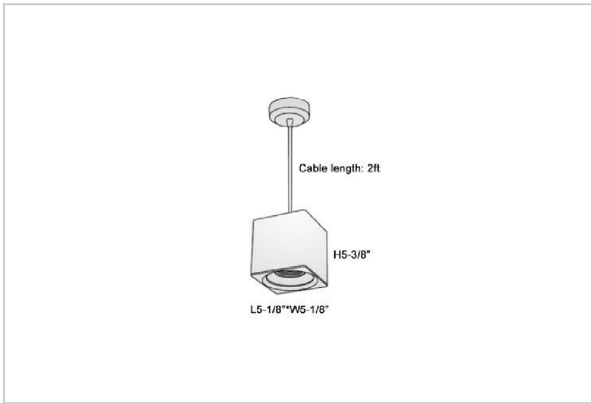

Mica Pendant Lights

ITEM SKU#: 662187507125

Product Code : IK-RMicaPL-30W-50K-WH-90C-45D

Voltage	100 - 277 V AC, 50-60 Hz
Lumen Output	2850lm
Power	30W
CCT	5000K
CRI	>90
Beam Angle	45°
Light Distribution	Flood
LED Light Source	Osram SOLERIQ S 19
Start Time	Instant
Driver	Stand Alone (included)
Operating Position	No Swiveling Type
Dimming	Triac Dimming / 0-10 V Dimming
Heads	Single Head
Finish	White
Length	5-1/8"
Height	5-3/8"
Optics	Reflective Cup Structure
Width (W)	5-1/8"
Application Area	Guest Room, Restaurant, Meeting Room, Club, Hall, Hotel Entrance

Beam Spread (Options)

Spot	15°		Medium 30°		Flood 45°	
	ft	Ø	ft	Ø	ft	Ø
3.0	0.72	3.0	1.41	3.0	2.03	
9.0	2.15	9.0	4.22	9.0	6.09	
15.0	3.58	15.0	7.04	15.0	10.15	

Mica is a technologically advanced LED Pendant Light that incorporates electronic gear and a high-quality lens with wide beam spread. While commonly used as task light, the unique and state-of-the-art design of this luminaire also enhances the overall aesthetics of your store.