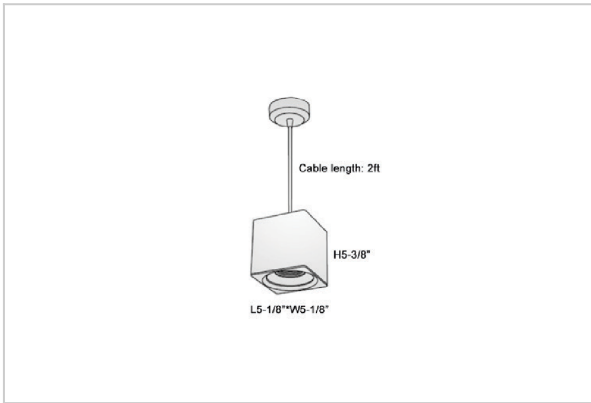

Mica Pendant Lights

ITEM SKU#: 662187507118

Product Code : IK-RMicaPL-30W-40K-WH-90C-45D

Voltage	100 - 277 V AC, 50-60 Hz
Lumen Output	2700lm
Power	30W
CCT	4000K
CRI	>90
Beam Angle	45°
Light Distribution	Flood
LED Light Source	Osram SOLERIQ S 19
Start Time	Instant
Driver	Stand Alone (included)
Operating Position	No Swiveling Type
Dimming	Triac Dimming / 0-10 V Dimming
Heads	Single Head
Finish	White
Length	5-1/8"
Height	5-3/8"
Optics	Reflective Cup Structure
Width (W)	5-1/8"
Application Area	Guest Room, Restaurant, Meeting Room, Club, Hall, Hotel Entrance

Beam Spread (Options)

Spot	15°	Medium	30°	Flood	45°
ft	Ø	ft	Ø	ft	Ø
3.0	0.72	3.0	1.41	3.0	2.03
9.0	2.15	9.0	4.22	9.0	6.09
15.0	3.58	15.0	7.04	15.0	10.15

Mica is a technologically advanced LED Pendant Light that incorporates electronic gear and a high-quality lens with wide beam spread. While commonly used as task light, the unique and state-of-the-art design of this luminaire also enhances the overall aesthetics of your store.