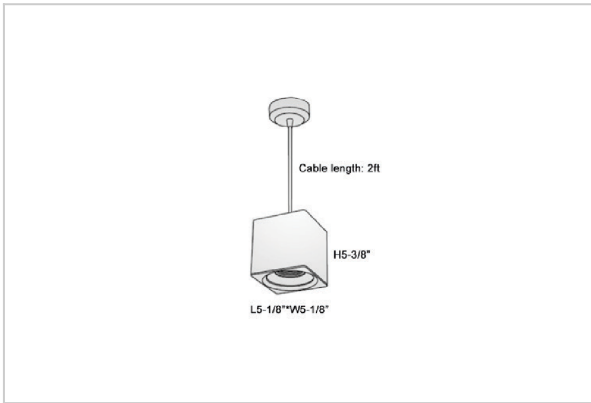

Mica Pendant Lights

ITEM SKU#: 662187507095

Product Code : IK-RMicaPL-30W-30K-WH-90C-45D

Voltage	100 - 277 V AC, 50-60 Hz
Lumen Output	2550lm
Power	30W
CCT	3000K
CRI	>90
Beam Angle	45°
Light Distribution	Flood
LED Light Source	Osram SOLERIQ S 19
Start Time	Instant
Driver	Stand Alone (included)
Operating Position	No Swiveling Type
Dimming	Triac Dimming / 0-10 V Dimming
Heads	Single Head
Finish	White
Length	5-1/8"
Height	5-3/8"
Optics	Reflective Cup Structure
Width (W)	5-1/8"
Application Area	Guest Room, Restaurant, Meeting Room, Club, Hall, Hotel Entrance

Beam Spread (Options)

Spot	15°		Medium 30°		Flood 45°	
	ft	Ø	ft	Ø	ft	Ø
3.0	0.72	3.0	1.41	3.0	2.03	
9.0	2.15	9.0	4.22	9.0	6.09	
15.0	3.58	15.0	7.04	15.0	10.15	

Mica is a technologically advanced LED Pendant Light that incorporates electronic gear and a high-quality lens with wide beam spread. While commonly used as task light, the unique and state-of-the-art design of this luminaire also enhances the overall aesthetics of your store.