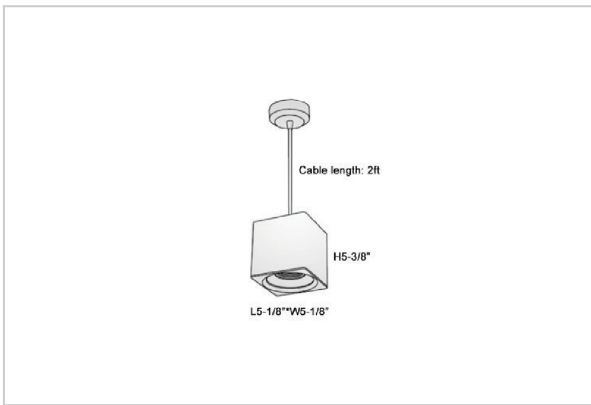

Mica Pendant Lights

ITEM SKU#: 662187507088

Product Code : IK-RMicaPL-30W-27K-WH-90C-45D

Voltage	100 - 277 V AC, 50-60 Hz
Lumen Output	2400lm
Power	30W
CCT	2700K
CRI	>90
Beam Angle	45°
Light Distribution	Flood
LED Light Source	Osram SOLERIQ S 19
Start Time	Instant
Driver	Stand Alone (included)
Operating Position	No Swiveling Type
Dimming	Triac Dimming / 0-10 V Dimming
Heads	Single Head
Finish	White
Length	5-1/8"
Height	5-3/8"
Optics	Reflective Cup Structure
Width (W)	5-1/8"
Application Area	Guest Room, Restaurant, Meeting Room, Club, Hall, Hotel Entrance

Beam Spread (Options)

Spot	15°		Medium 30°		Flood 45°	
	ft	Ø	ft	Ø	ft	Ø
3.0	0.72	3.0	1.41	3.0	2.03	
9.0	2.15	9.0	4.22	9.0	6.09	
15.0	3.58	15.0	7.04	15.0	10.15	

Mica is a technologically advanced LED Pendant Light that incorporates electronic gear and a high-quality lens with wide beam spread. While commonly used as task light, the unique and state-of-the-art design of this luminaire also enhances the overall aesthetics of your store.