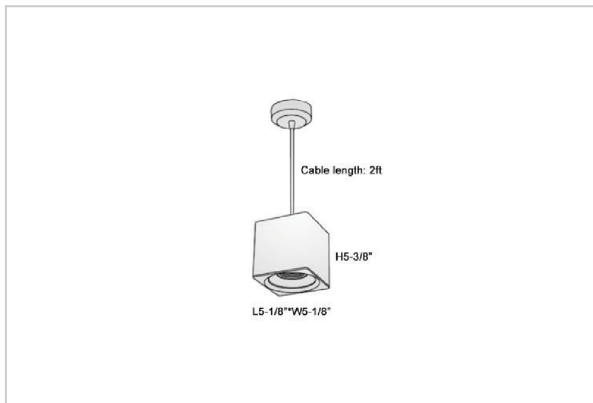

Mica Pendant Lights

ITEM SKU#: 662187507088

Product Code : IK-RMicaPL-30W-27K-WH-90C-45D

Voltage	100 - 277 V AC, 50-60 Hz
Lumen Output	2400lm
Power	30W
CCT	2700K
CRI	>90
Beam Angle	45°
Light Distribution	Flood
LED Light Source	Osram SOLERIQ S 19
Start Time	Instant
Driver	Stand Alone (included)
Operating Position	No Swiveling Type
Dimming	Triac Dimming / 0-10 V Dimming
Heads	Single Head
Finish	White
Length	5-1/8"
Height	5-3/8"
Optics	Reflective Cup Structure
Width (W)	5-1/8"
Application Area	Guest Room, Restaurant, Meeting Room, Club, Hall, Hotel Entrance

Beam Spread (Options)

Spot	15°	Medium	30°	Flood	45°
ft	Ø	ft	Ø	ft	Ø
3.0	0.72	3.0	1.41	3.0	2.03
9.0	2.15	9.0	4.22	9.0	6.09
15.0	3.58	15.0	7.04	15.0	10.15

Mica is a technologically advanced LED Pendant Light that incorporates electronic gear and a high-quality lens with wide beam spread. While commonly used as task light, the unique and state-of-the-art design of this luminaire also enhances the overall aesthetics of your store.