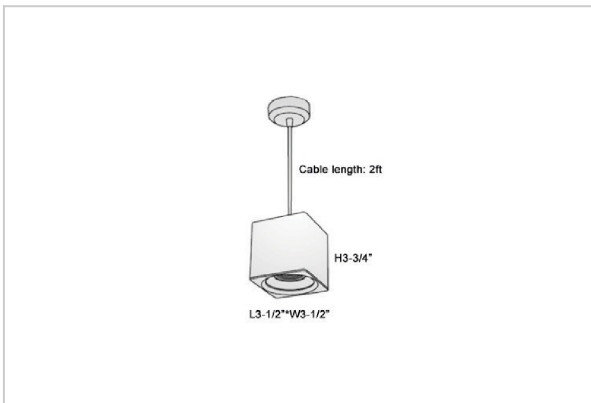

Mica Pendant Lights

ITEM SKU#: 662187507064

Product Code : IK-RMicaPL-20W-50K-WH-90C-45D

Voltage	100 - 277 V AC, 50-60 Hz
Lumen Output	1900lm
Power	20W
CCT	5000K
CRI	>90
Beam Angle	45°
Light Distribution	Flood
LED Light Source	Osram SOLERIQ S 19
Start Time	Instant
Driver	Stand Alone (included)
Operating Position	No Swiveling Type
Dimming	Triac Dimming / 0-10 V Dimming
Heads	Single Head
Finish	White
Length	4-3/8"
Height	4-3/4"
Optics	Reflective Cup Structure
Width (W)	4-3/8"
Application Area	Guest Room, Restaurant, Meeting Room, Club, Hall, Hotel Entrance

Beam Spread (Options)

Spot	15°		Medium		30°		Flood		45°	
	ft	Ø	ft	Ø	ft	Ø	ft	Ø	ft	Ø
3.0	0.72	3.0	1.41	3.0	2.03	3.0	2.03	3.0	2.03	3.0
9.0	2.15	9.0	4.22	9.0	6.09	9.0	6.09	9.0	6.09	9.0
15.0	3.58	15.0	7.04	15.0	10.15	15.0	10.15	15.0	10.15	15.0

Mica is a technologically advanced LED Pendant Light that incorporates electronic gear and a high-quality lens with wide beam spread. While commonly used as task light, the unique and state-of-the-art design of this luminaire also enhances the overall aesthetics of your store.