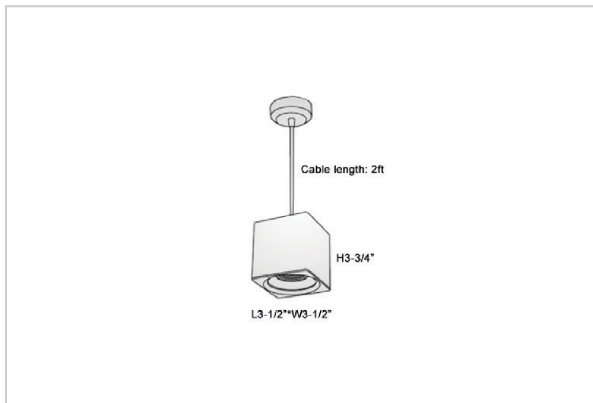

## Product Code : IK-RMicaPL-20W-40K-WH-90C-45D

Voltage	100 - 277 V AC, 50-60 Hz
Lumen Output	1800lm
Power	20W
CCT	4000K
CRI	>90
Beam Angle	45°
Light Distribution	Flood
LED Light Source	Osram SOLERIQ S 19
Start Time	Instant
Driver	Stand Alone (included)
Operating Position	No Swiveling Type
Dimming	Triac Dimming / 0-10 V Dimming
Heads	Single Head
Finish	White
Length	4-3/8"
Height	4-3/4"
Optics	Reflective Cup Structure
Width (W)	4-3/8"
Application Area	Guest Room, Restaurant, Meeting Room, Club, Hall, Hotel Entrance

### Beam Spread (Options)

Spot	15°	Medium	30°	Flood	45°
ft	Ø	ft	Ø	ft	Ø
3.0	0.72	3.0	1.41	3.0	2.03
9.0	2.15	9.0	4.22	9.0	6.09
15.0	3.58	15.0	7.04	15.0	10.15

Mica is a technologically advanced LED Pendant Light that incorporates electronic gear and a high-quality lens with wide beam spread. While commonly used as task light, the unique and state-of-the-art design of this luminaire also enhances the overall aesthetics of your store.