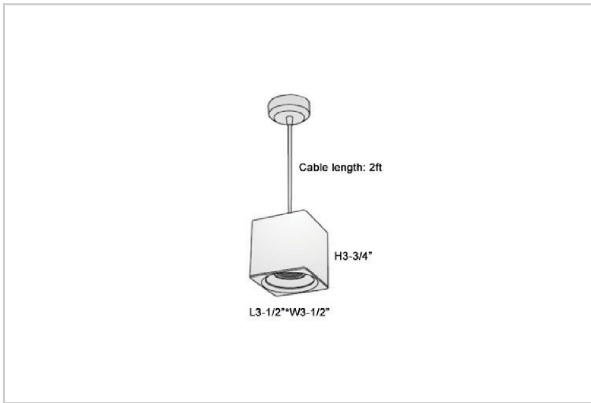

Mica Pendant Lights

ITEM SKU#: 662187507040

Product Code : IK-RMicaPL-20W-30K-WH-90C-45D

Voltage	100 - 277 V AC, 50-60 Hz
Lumen Output	1700lm
Power	20W
CCT	3000K
CRI	>90
Beam Angle	45°
Light Distribution	Flood
LED Light Source	Osram SOLERIQ S 19
Start Time	Instant
Driver	Stand Alone (included)
Operating Position	No Swiveling Type
Dimming	Triac Dimming / 0-10 V Dimming
Heads	Single Head
Finish	White
Length	4-3/8"
Height	4-3/4"
Optics	Reflective Cup Structure
Width (W)	4-3/8"
Application Area	Guest Room, Restaurant, Meeting Room, Club, Hall, Hotel Entrance

Beam Spread (Options)

Spot	15°	Medium	30°	Flood	45°
ft	Ø	ft	Ø	ft	Ø
3.0	0.72	3.0	1.41	3.0	2.03
9.0	2.15	9.0	4.22	9.0	6.09
15.0	3.58	15.0	7.04	15.0	10.15

Mica is a technologically advanced LED Pendant Light that incorporates electronic gear and a high-quality lens with wide beam spread. While commonly used as task light, the unique and state-of-the-art design of this luminaire also enhances the overall aesthetics of your store.