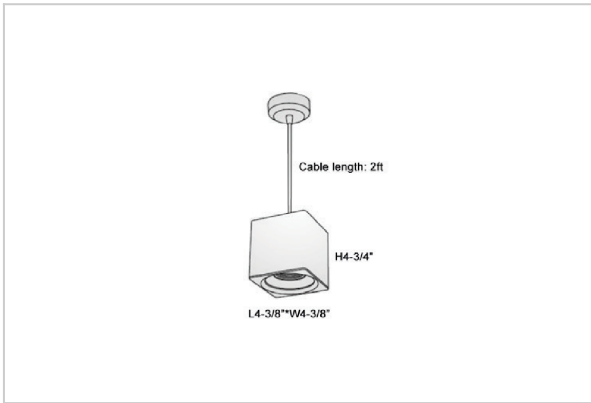

Mica Pendant Lights

ITEM SKU#: 662187507026

Product Code : IK-RMicaPL-15W-50K-WH-90C-45D

Voltage	100 - 277 V AC, 50-60 Hz
Lumen Output	1425lm
Power	15W
CCT	5000K
CRI	>90
Beam Angle	45°
Light Distribution	Flood
LED Light Source	Osram SOLERIQ S 19
Start Time	Instant
Driver	Stand Alone (included)
Operating Position	No Swiveling Type
Dimming	Triac Dimming / 0-10 V Dimming
Heads	Single Head
Finish	White
Length	4-3/8"
Height	4-3/4"
Optics	Reflective Cup Structure
Width (W)	4-3/8"
Application Area	Guest Room, Restaurant, Meeting Room, Club, Hall, Hotel Entrance

Beam Spread (Options)

Spot	15°		Medium		30°		Flood		45°	
	ft	Ø	ft	Ø	ft	Ø	ft	Ø	ft	Ø
3.0	0.72	3.0	1.41	3.0	2.03	3.0	2.03	3.0	2.03	3.0
9.0	2.15	9.0	4.22	9.0	6.09	9.0	6.09	9.0	6.09	9.0
15.0	3.58	15.0	7.04	15.0	10.15	15.0	10.15	15.0	10.15	15.0

Mica is a technologically advanced LED Pendant Light that incorporates electronic gear and a high-quality lens with wide beam spread. While commonly used as task light, the unique and state-of-the-art design of this luminaire also enhances the overall aesthetics of your store.