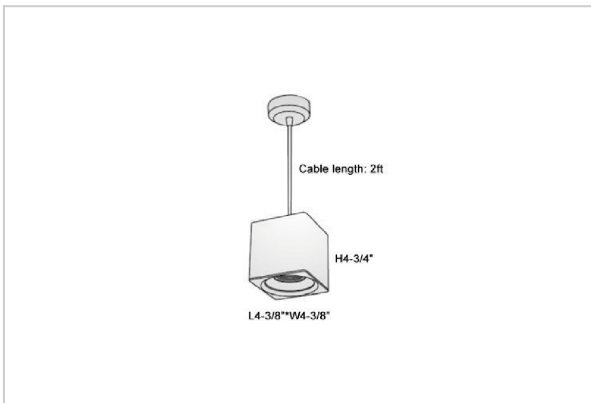

Mica Pendant Lights

ITEM SKU#: 662187507019

Product Code : IK-RMicaPL-15W-40K-WH-90C-45D

Voltage	100 - 277 V AC, 50-60 Hz
Lumen Output	1350lm
Power	15W
CCT	4000K
CRI	>90
Beam Angle	45°
Light Distribution	Flood
LED Light Source	Osram SOLERIQ S 19
Start Time	Instant
Driver	Stand Alone (included)
Operating Position	No Swiveling Type
Dimming	Triac Dimming / 0-10 V Dimming
Heads	Single Head
Finish	White
Length	4-3/8"
Height	4-3/4"
Optics	Reflective Cup Structure
Width (W)	4-3/8"
Application Area	Guest Room, Restaurant, Meeting Room, Club, Hall, Hotel Entrance

Beam Spread (Options)

Spot	15°	Medium	30°	Flood	45°
ft	Ø	ft	Ø	ft	Ø
3.0	0.72	3.0	1.41	3.0	2.03
9.0	2.15	9.0	4.22	9.0	6.09
15.0	3.58	15.0	7.04	15.0	10.15

Mica is a technologically advanced LED Pendant Light that incorporates electronic gear and a high-quality lens with wide beam spread. While commonly used as task light, the unique and state-of-the-art design of this luminaire also enhances the overall aesthetics of your store.