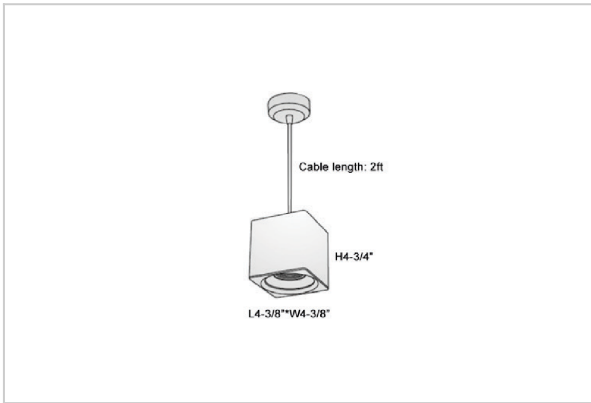

Mica Pendant Lights

ITEM SKU#: 662187506999

Product Code : IK-RMicaPL-15W-27K-WH-90C-45D

Voltage	100 - 277 V AC, 50-60 Hz
Lumen Output	1200lm
Power	15W
CCT	2700K
CRI	>90
Beam Angle	45°
Light Distribution	Flood
LED Light Source	Osram SOLERIQ S 19
Start Time	Instant
Driver	Stand Alone (included)
Operating Position	No Swiveling Type
Dimming	Triac Dimming / 0-10 V Dimming
Heads	Single Head
Finish	White
Length	4-3/8"
Height	4-3/4"
Optics	Reflective Cup Structure
Width (W)	4-3/8"
Application Area	Guest Room, Restaurant, Meeting Room, Club, Hall, Hotel Entrance

Beam Spread (Options)

Spot	15°	Medium	30°	Flood	45°
ft	Ø	ft	Ø	ft	Ø
3.0	0.72	3.0	1.41	3.0	2.03
9.0	2.15	9.0	4.22	9.0	6.09
15.0	3.58	15.0	7.04	15.0	10.15

Mica is a technologically advanced LED Pendant Light that incorporates electronic gear and a high-quality lens with wide beam spread. While commonly used as task light, the unique and state-of-the-art design of this luminaire also enhances the overall aesthetics of your store.