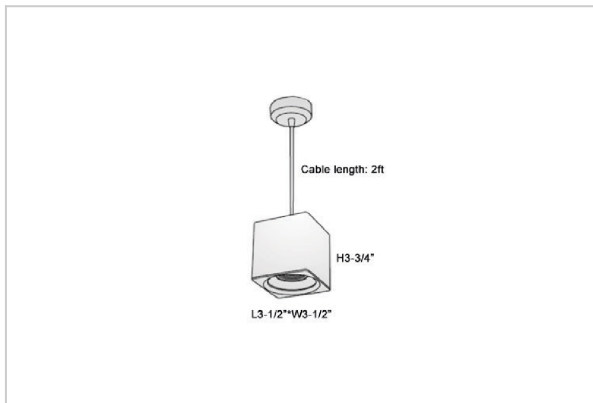

Mica Pendant Lights

ITEM SKU#: 662187506975

Product Code : IK-RMicaPL-8W-40K-WH-90C-45D

Voltage	100 - 277 V AC, 50-60 Hz
Lumen Output	720lm
Power	8W
CCT	4000K
CRI	>90
Beam Angle	45°
Light Distribution	Flood
LED Light Source	Osram SOLERIQ S 19
Start Time	Instant
Driver	Stand Alone (included)
Operating Position	No Swiveling Type
Dimming	Triac Dimming / 0-10 V Dimming
Heads	Single Head
Finish	White
Length	3-1/2"
Height	3-3/4"
Optics	Reflective Cup Structure
Width (W)	3-1/2"
Application Area	Guest Room, Restaurant, Meeting Room, Club, Hall, Hotel Entrance

Beam Spread (Options)

Spot	15°	Medium	30°	Flood	45°
ft	Ø	ft	Ø	ft	Ø
3.0	0.72	3.0	1.41	3.0	2.03
9.0	2.15	9.0	4.22	9.0	6.09
15.0	3.58	15.0	7.04	15.0	10.15

Mica is a technologically advanced LED Pendant Light that incorporates electronic gear and a high-quality lens with wide beam spread. While commonly used as task light, the unique and state-of-the-art design of this luminaire also enhances the overall aesthetics of your store.