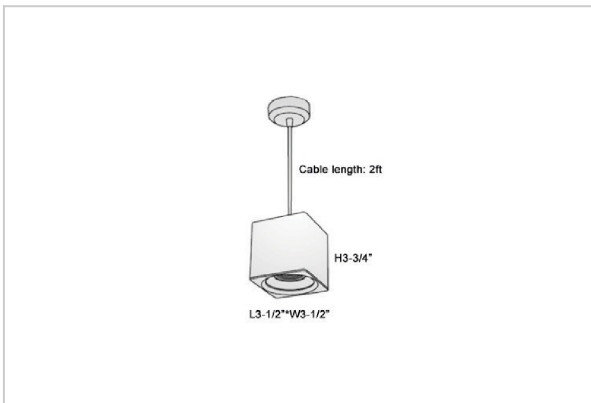

## Product Code : IK-RMicaPL-8W-27K-WH-90C-45D

Voltage	100 - 277 V AC, 50-60 Hz
Lumen Output	640lm
Power	8W
CCT	2700K
CRI	>90
Beam Angle	45°
Light Distribution	Flood
LED Light Source	Osram SOLERIQ S 19
Start Time	Instant
Driver	Stand Alone (included)
Operating Position	No Swiveling Type
Dimming	Triac Dimming / 0-10 V Dimming
Heads	Single Head
Finish	White
Length	3-1/2"
Height	3-3/4"
Optics	Reflective Cup Structure
Width (W)	3-1/2"
Application Area	Guest Room, Restaurant, Meeting Room, Club, Hall, Hotel Entrance

### Beam Spread (Options)

Spot	15°	Medium	30°	Flood	45°
ft	Ø	ft	Ø	ft	Ø
3.0	0.72	3.0	1.41	3.0	2.03
9.0	2.15	9.0	4.22	9.0	6.09
15.0	3.58	15.0	7.04	15.0	10.15

Mica is a technologically advanced LED Pendant Light that incorporates electronic gear and a high-quality lens with wide beam spread. While commonly used as task light, the unique and state-of-the-art design of this luminaire also enhances the overall aesthetics of your store.