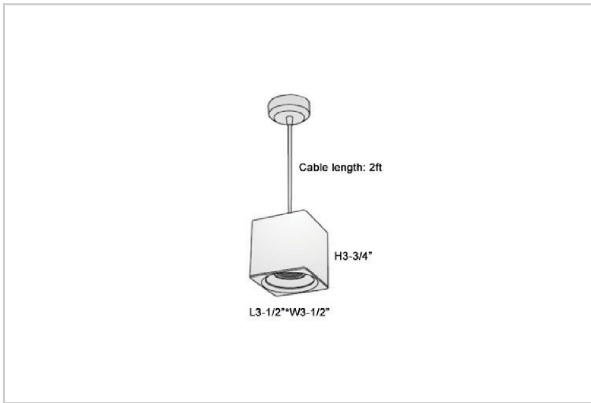

## Product Code : IK-RMicaPL-8W-27K-WH-90C-45D

Voltage	100 - 277 V AC, 50-60 Hz
Lumen Output	640lm
Power	8W
CCT	2700K
CRI	>90
Beam Angle	45°
Light Distribution	Flood
LED Light Source	Osram SOLERIQ S 19
Start Time	Instant
Driver	Stand Alone (included)
Operating Position	No Swiveling Type
Dimming	Triac Dimming / 0-10 V Dimming
Heads	Single Head
Finish	White
Length	3-1/2"
Height	3-3/4"
Optics	Reflective Cup Structure
Width (W)	3-1/2"
Application Area	Guest Room, Restaurant, Meeting Room, Club, Hall, Hotel Entrance

### Beam Spread (Options)

Spot	15°	Medium	30°	Flood	45°
ft	Ø	ft	Ø	ft	Ø
3.0	0.72	3.0	1.41	3.0	2.03
9.0	2.15	9.0	4.22	9.0	6.09
15.0	3.58	15.0	7.04	15.0	10.15

Mica is a technologically advanced LED Pendant Light that incorporates electronic gear and a high-quality lens with wide beam spread. While commonly used as task light, the unique and state-of-the-art design of this luminaire also enhances the overall aesthetics of your store.