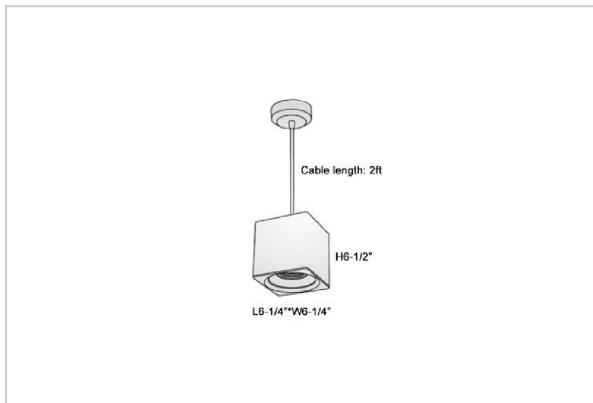

Mica Pendant Lights

ITEM SKU#: 662187506937

Product Code : IK-RMicaPL-40W-40K-WH-90C-30D

Voltage	100 - 277 V AC, 50-60 Hz
Lumen Output	3600lm
Power	40W
CCT	4000K
CRI	>90
Beam Angle	30°
Light Distribution	Medium
LED Light Source	Osram SOLERIQ S 19
Start Time	Instant
Driver	Stand Alone (included)
Operating Position	No Swiveling Type
Dimming	Triac Dimming / 0-10 V Dimming
Heads	Single Head
Finish	White
Length	6-1/4"
Height	6-1/2"
Optics	Reflective Cup Structure
Width (W)	6-1/4"
Application Area	Guest Room, Restaurant, Meeting Room, Club, Hall, Hotel Entrance

Beam Spread (Options)

Spot	15°	Medium	30°	Flood	45°
ft	Ø	ft	Ø	ft	Ø
3.0	0.72	3.0	1.41	3.0	2.03
9.0	2.15	9.0	4.22	9.0	6.09
15.0	3.58	15.0	7.04	15.0	10.15

Mica is a technologically advanced LED Pendant Light that incorporates electronic gear and a high-quality lens with wide beam spread. While commonly used as task light, the unique and state-of-the-art design of this luminaire also enhances the overall aesthetics of your store.