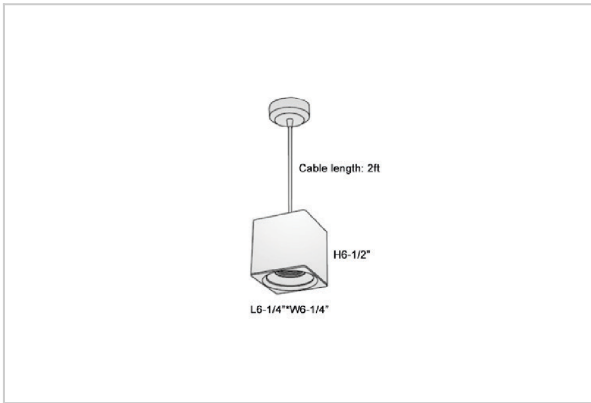

## Product Code : IK-RMicaPL-40W-27K-WH-90C-30D

Voltage	100 - 277 V AC, 50-60 Hz
Lumen Output	3200lm
Power	40W
CCT	2700K
CRI	>90
Beam Angle	30°
Light Distribution	Medium
LED Light Source	Osram SOLERIQ S 19
Start Time	Instant
Driver	Stand Alone (included)
Operating Position	No Swiveling Type
Dimming	Triac Dimming / 0-10 V Dimming
Heads	Single Head
Finish	White
Length	6-1/4"
Height	6-1/2"
Optics	Reflective Cup Structure
Width (W)	6-1/4"
Application Area	Guest Room, Restaurant, Meeting Room, Club, Hall, Hotel Entrance

### Beam Spread (Options)

Spot	15°	Medium	30°	Flood	45°
ft	Ø	ft	Ø	ft	Ø
3.0	0.72	3.0	1.41	3.0	2.03
9.0	2.15	9.0	4.22	9.0	6.09
15.0	3.58	15.0	7.04	15.0	10.15

Mica is a technologically advanced LED Pendant Light that incorporates electronic gear and a high-quality lens with wide beam spread. While commonly used as task light, the unique and state-of-the-art design of this luminaire also enhances the overall aesthetics of your store.