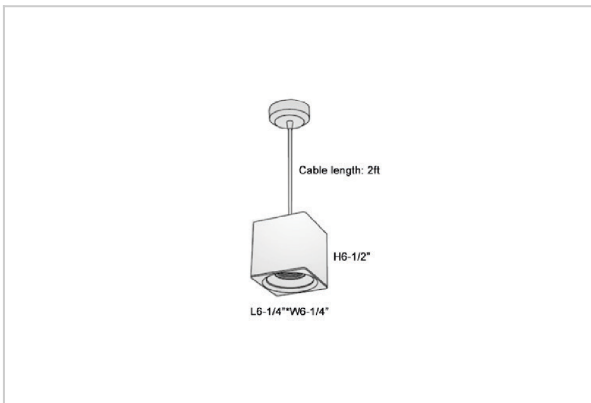

Mica Pendant Lights

ITEM SKU#: 662187506913

Product Code : IK-RMicaPL-40W-27K-WH-90C-30D

Voltage	100 - 277 V AC, 50-60 Hz
Lumen Output	3200lm
Power	40W
CCT	2700K
CRI	>90
Beam Angle	30°
Light Distribution	Medium
LED Light Source	Osram SOLERIQ S 19
Start Time	Instant
Driver	Stand Alone (included)
Operating Position	No Swiveling Type
Dimming	Triac Dimming / 0-10 V Dimming
Heads	Single Head
Finish	White
Length	6-1/4"
Height	6-1/2"
Optics	Reflective Cup Structure
Width (W)	6-1/4"
Application Area	Guest Room, Restaurant, Meeting Room, Club, Hall, Hotel Entrance

Beam Spread (Options)

Spot	15°	Medium	30°	Flood	45°
ft	Ø	ft	Ø	ft	Ø
3.0	0.72	3.0	1.41	3.0	2.03
9.0	2.15	9.0	4.22	9.0	6.09
15.0	3.58	15.0	7.04	15.0	10.15

Mica is a technologically advanced LED Pendant Light that incorporates electronic gear and a high-quality lens with wide beam spread. While commonly used as task light, the unique and state-of-the-art design of this luminaire also enhances the overall aesthetics of your store.