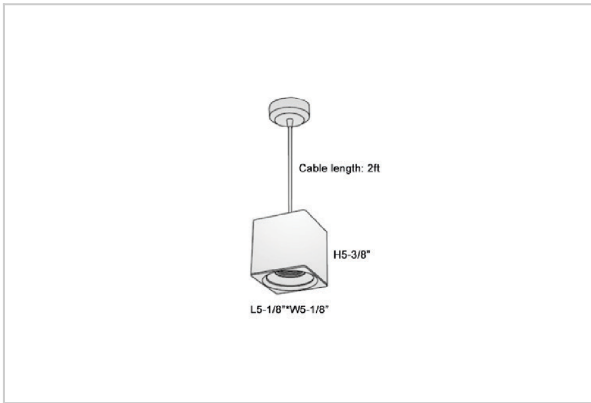

## Product Code : IK-RMicaPL-30W-40K-WH-90C-30D

Voltage	100 - 277 V AC, 50-60 Hz
Lumen Output	2700lm
Power	30W
CCT	4000K
CRI	>90
Beam Angle	30°
Light Distribution	Medium
LED Light Source	Osram SOLERIQ S 19
Start Time	Instant
Driver	Stand Alone (included)
Operating Position	No Swiveling Type
Dimming	Triac Dimming / 0-10 V Dimming
Heads	Single Head
Finish	White
Length	5-1/8"
Height	5-3/8"
Optics	Reflective Cup Structure
Width (W)	5-1/8"
Application Area	Guest Room, Restaurant, Meeting Room, Club, Hall, Hotel Entrance

### Beam Spread (Options)

Spot	15°	Medium	30°	Flood	45°
ft	Ø	ft	Ø	ft	Ø
3.0	0.72	3.0	1.41	3.0	2.03
9.0	2.15	9.0	4.22	9.0	6.09
15.0	3.58	15.0	7.04	15.0	10.15

Mica is a technologically advanced LED Pendant Light that incorporates electronic gear and a high-quality lens with wide beam spread. While commonly used as task light, the unique and state-of-the-art design of this luminaire also enhances the overall aesthetics of your store.