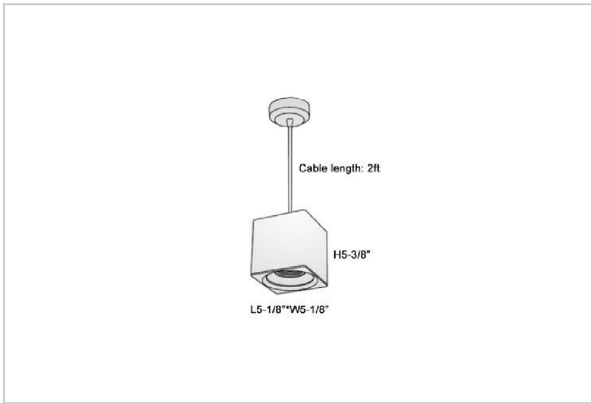

Mica Pendant Lights

ITEM SKU#: 662187506890

Product Code : IK-RMicaPL-30W-40K-WH-90C-30D

Voltage	100 - 277 V AC, 50-60 Hz
Lumen Output	2700lm
Power	30W
CCT	4000K
CRI	>90
Beam Angle	30°
Light Distribution	Medium
LED Light Source	Osram SOLERIQ S 19
Start Time	Instant
Driver	Stand Alone (included)
Operating Position	No Swiveling Type
Dimming	Triac Dimming / 0-10 V Dimming
Heads	Single Head
Finish	White
Length	5-1/8"
Height	5-3/8"
Optics	Reflective Cup Structure
Width (W)	5-1/8"
Application Area	Guest Room, Restaurant, Meeting Room, Club, Hall, Hotel Entrance

Beam Spread (Options)

Spot	15°	Medium	30°	Flood	45°
ft	Ø	ft	Ø	ft	Ø
3.0	0.72	3.0	1.41	3.0	2.03
9.0	2.15	9.0	4.22	9.0	6.09
15.0	3.58	15.0	7.04	15.0	10.15

Mica is a technologically advanced LED Pendant Light that incorporates electronic gear and a high-quality lens with wide beam spread. While commonly used as task light, the unique and state-of-the-art design of this luminaire also enhances the overall aesthetics of your store.