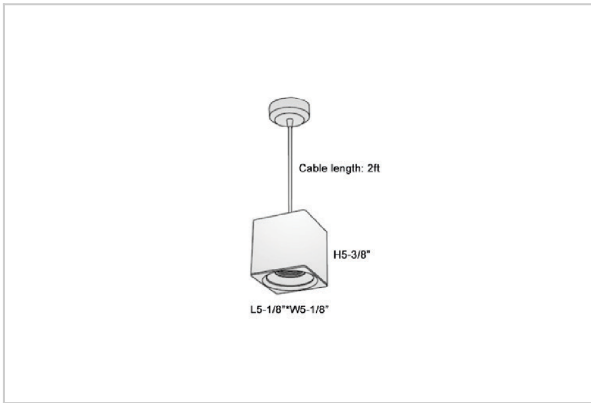

## Product Code : IK-RMicaPL-30W-30K-WH-90C-30D

Voltage	100 - 277 V AC, 50-60 Hz
Lumen Output	2550lm
Power	30W
CCT	3000K
CRI	>90
Beam Angle	30°
Light Distribution	Medium
LED Light Source	Osram SOLERIQ S 19
Start Time	Instant
Driver	Stand Alone (included)
Operating Position	No Swiveling Type
Dimming	Triac Dimming / 0-10 V Dimming
Heads	Single Head
Finish	White
Length	5-1/8"
Height	5-3/8"
Optics	Reflective Cup Structure
Width (W)	5-1/8"
Application Area	Guest Room, Restaurant, Meeting Room, Club, Hall, Hotel Entrance

### Beam Spread (Options)

Spot	15°	Medium	30°	Flood	45°
ft	Ø	ft	Ø	ft	Ø
3.0	0.72	3.0	1.41	3.0	2.03
9.0	2.15	9.0	4.22	9.0	6.09
15.0	3.58	15.0	7.04	15.0	10.15

Mica is a technologically advanced LED Pendant Light that incorporates electronic gear and a high-quality lens with wide beam spread. While commonly used as task light, the unique and state-of-the-art design of this luminaire also enhances the overall aesthetics of your store.