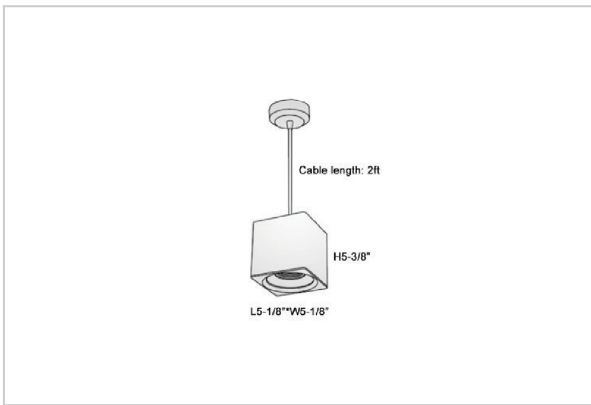

## Product Code : IK-RMicaPL-30W-27K-WH-90C-30D

Voltage	100 - 277 V AC, 50-60 Hz
Lumen Output	2400lm
Power	30W
CCT	2700K
CRI	>90
Beam Angle	30°
Light Distribution	Medium
LED Light Source	Osram SOLERIQ S 19
Start Time	Instant
Driver	Stand Alone (included)
Operating Position	No Swiveling Type
Dimming	Triac Dimming / 0-10 V Dimming
Heads	Single Head
Finish	White
Length	5-1/8"
Height	5-3/8"
Optics	Reflective Cup Structure
Width (W)	5-1/8"
Application Area	Guest Room, Restaurant, Meeting Room, Club, Hall, Hotel Entrance

### Beam Spread (Options)

Spot	15°	Medium	30°	Flood	45°
ft	Ø	ft	Ø	ft	Ø
3.0	0.72	3.0	1.41	3.0	2.03
9.0	2.15	9.0	4.22	9.0	6.09
15.0	3.58	15.0	7.04	15.0	10.15

Mica is a technologically advanced LED Pendant Light that incorporates electronic gear and a high-quality lens with wide beam spread. While commonly used as task light, the unique and state-of-the-art design of this luminaire also enhances the overall aesthetics of your store.