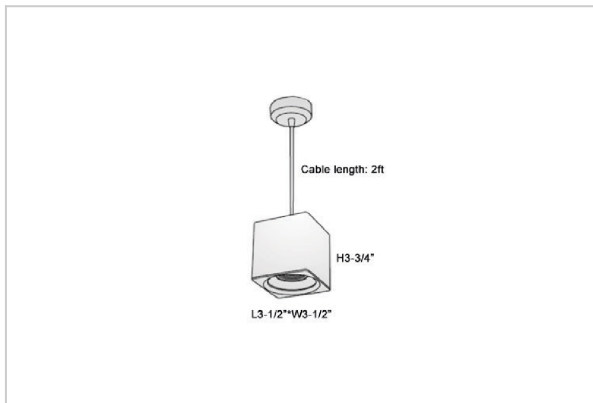

Mica Pendant Lights

ITEM SKU#: 662187506852

Product Code : IK-RMicaPL-20W-40K-WH-90C-30D

Voltage	100 - 277 V AC, 50-60 Hz
Lumen Output	1800lm
Power	20W
CCT	4000K
CRI	>90
Beam Angle	30°
Light Distribution	Medium
LED Light Source	Osram SOLERIQ S 19
Start Time	Instant
Driver	Stand Alone (included)
Operating Position	No Swiveling Type
Dimming	Triac Dimming / 0-10 V Dimming
Heads	Single Head
Finish	White
Length	4-3/8"
Height	4-3/4"
Optics	Reflective Cup Structure
Width (W)	4-3/8"
Application Area	Guest Room, Restaurant, Meeting Room, Club, Hall, Hotel Entrance

Beam Spread (Options)

Spot	15°	Medium	30°	Flood	45°
ft	Ø	ft	Ø	ft	Ø
3.0	0.72	3.0	1.41	3.0	2.03
9.0	2.15	9.0	4.22	9.0	6.09
15.0	3.58	15.0	7.04	15.0	10.15

Mica is a technologically advanced LED Pendant Light that incorporates electronic gear and a high-quality lens with wide beam spread. While commonly used as task light, the unique and state-of-the-art design of this luminaire also enhances the overall aesthetics of your store.