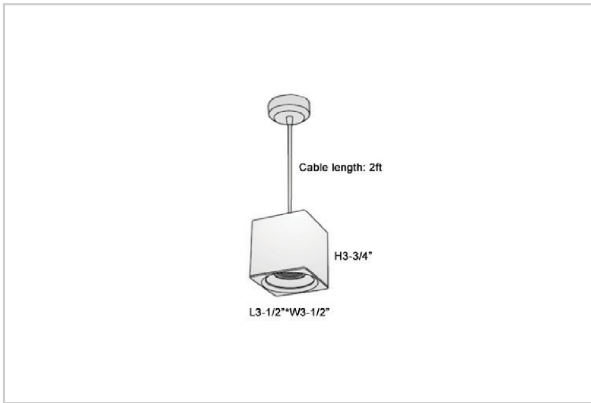

Mica Pendant Lights

ITEM SKU#: 662187506852

Product Code : IK-RMicaPL-20W-40K-WH-90C-30D

Voltage	100 - 277 V AC, 50-60 Hz
Lumen Output	1800lm
Power	20W
CCT	4000K
CRI	>90
Beam Angle	30°
Light Distribution	Medium
LED Light Source	Osram SOLERIQ S 19
Start Time	Instant
Driver	Stand Alone (included)
Operating Position	No Swiveling Type
Dimming	Triac Dimming / 0-10 V Dimming
Heads	Single Head
Finish	White
Length	4-3/8"
Height	4-3/4"
Optics	Reflective Cup Structure
Width (W)	4-3/8"
Application Area	Guest Room, Restaurant, Meeting Room, Club, Hall, Hotel Entrance

Beam Spread (Options)

Spot	15°	Medium	30°	Flood	45°
ft	Ø	ft	Ø	ft	Ø
3.0	0.72	3.0	1.41	3.0	2.03
9.0	2.15	9.0	4.22	9.0	6.09
15.0	3.58	15.0	7.04	15.0	10.15

Mica is a technologically advanced LED Pendant Light that incorporates electronic gear and a high-quality lens with wide beam spread. While commonly used as task light, the unique and state-of-the-art design of this luminaire also enhances the overall aesthetics of your store.