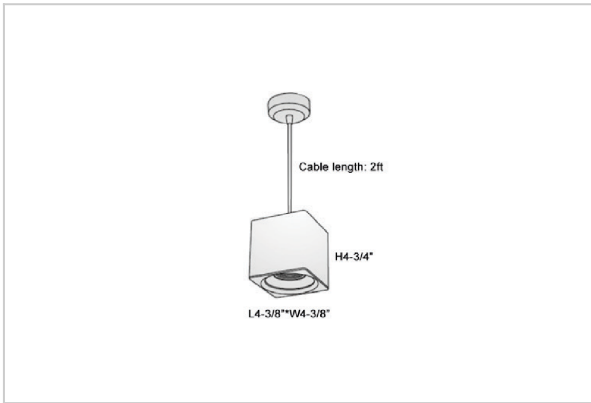

Mica Pendant Lights

ITEM SKU#: 662187506821

Product Code : IK-RMicaPL-15W-50K-WH-90C-30D

Voltage	100 - 277 V AC, 50-60 Hz
Lumen Output	1425lm
Power	15W
CCT	5000K
CRI	>90
Beam Angle	30°
Light Distribution	Medium
LED Light Source	Osram SOLERIQ S 19
Start Time	Instant
Driver	Stand Alone (included)
Operating Position	No Swiveling Type
Dimming	Triac Dimming / 0-10 V Dimming
Heads	Single Head
Finish	White
Length	4-3/8"
Height	4-3/4"
Optics	Reflective Cup Structure
Width (W)	4-3/8"
Application Area	Guest Room, Restaurant, Meeting Room, Club, Hall, Hotel Entrance

Beam Spread (Options)

Spot	15°	Medium	30°	Flood	45°
ft	Ø	ft	Ø	ft	Ø
3.0	0.72	3.0	1.41	3.0	2.03
9.0	2.15	9.0	4.22	9.0	6.09
15.0	3.58	15.0	7.04	15.0	10.15

Mica is a technologically advanced LED Pendant Light that incorporates electronic gear and a high-quality lens with wide beam spread. While commonly used as task light, the unique and state-of-the-art design of this luminaire also enhances the overall aesthetics of your store.