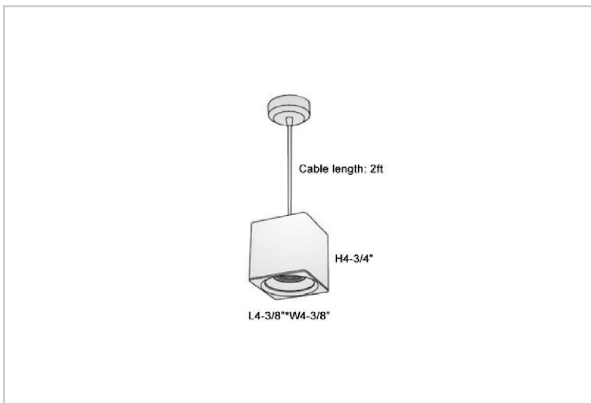

## Product Code : IK-RMicaPL-15W-40K-WH-90C-30D

Voltage	100 - 277 V AC, 50-60 Hz
Lumen Output	1350lm
Power	15W
CCT	4000K
CRI	>90
Beam Angle	30°
Light Distribution	Medium
LED Light Source	Osram SOLERIQ S 19
Start Time	Instant
Driver	Stand Alone (included)
Operating Position	No Swiveling Type
Dimming	Triac Dimming / 0-10 V Dimming
Heads	Single Head
Finish	White
Length	4-3/8"
Height	4-3/4"
Optics	Reflective Cup Structure
Width (W)	4-3/8"
Application Area	Guest Room, Restaurant, Meeting Room, Club, Hall, Hotel Entrance

### Beam Spread (Options)

Spot	15°	Medium	30°	Flood	45°
ft	Ø	ft	Ø	ft	Ø
3.0	0.72	3.0	1.41	3.0	2.03
9.0	2.15	9.0	4.22	9.0	6.09
15.0	3.58	15.0	7.04	15.0	10.15

Mica is a technologically advanced LED Pendant Light that incorporates electronic gear and a high-quality lens with wide beam spread. While commonly used as task light, the unique and state-of-the-art design of this luminaire also enhances the overall aesthetics of your store.