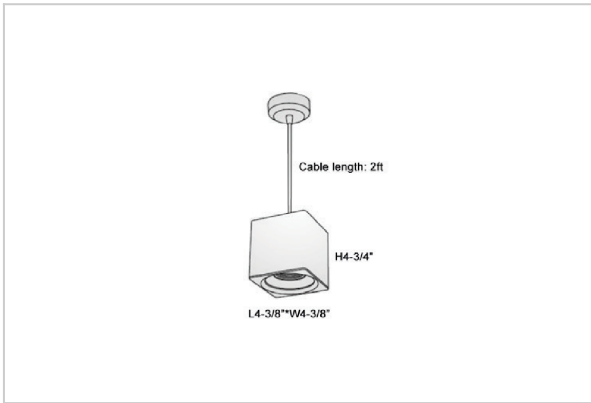

Mica Pendant Lights

ITEM SKU#: 662187506807

Product Code : IK-RMicaPL-15W-30K-WH-90C-30D

Voltage	100 - 277 V AC, 50-60 Hz
Lumen Output	1275lm
Power	15W
CCT	3000K
CRI	>90
Beam Angle	30°
Light Distribution	Medium
LED Light Source	Osram SOLERIQ S 19
Start Time	Instant
Driver	Stand Alone (included)
Operating Position	No Swiveling Type
Dimming	Triac Dimming / 0-10 V Dimming
Heads	Single Head
Finish	White
Length	4-3/8"
Height	4-3/4"
Optics	Reflective Cup Structure
Width (W)	4-3/8"
Application Area	Guest Room, Restaurant, Meeting Room, Club, Hall, Hotel Entrance

Beam Spread (Options)

Spot	15°	Medium	30°	Flood	45°
ft	Ø	ft	Ø	ft	Ø
3.0	0.72	3.0	1.41	3.0	2.03
9.0	2.15	9.0	4.22	9.0	6.09
15.0	3.58	15.0	7.04	15.0	10.15

Mica is a technologically advanced LED Pendant Light that incorporates electronic gear and a high-quality lens with wide beam spread. While commonly used as task light, the unique and state-of-the-art design of this luminaire also enhances the overall aesthetics of your store.