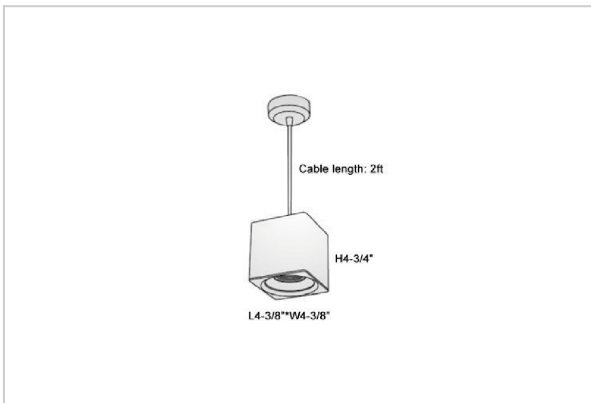

Mica Pendant Lights

ITEM SKU#: 662187506791

Product Code : IK-RMicaPL-15W-27K-WH-90C-30D

Voltage	100 - 277 V AC, 50-60 Hz
Lumen Output	1200lm
Power	15W
CCT	2700K
CRI	>90
Beam Angle	30°
Light Distribution	Medium
LED Light Source	Osram SOLERIQ S 19
Start Time	Instant
Driver	Stand Alone (included)
Operating Position	No Swiveling Type
Dimming	Triac Dimming / 0-10 V Dimming
Heads	Single Head
Finish	White
Length	4-3/8"
Height	4-3/4"
Optics	Reflective Cup Structure
Width (W)	4-3/8"
Application Area	Guest Room, Restaurant, Meeting Room, Club, Hall, Hotel Entrance

Beam Spread (Options)

Spot	15°		Medium 30°		Flood 45°	
	ft	Ø	ft	Ø	ft	Ø
3.0	0.72	3.0	1.41	3.0	2.03	
9.0	2.15	9.0	4.22	9.0	6.09	
15.0	3.58	15.0	7.04	15.0	10.15	

Mica is a technologically advanced LED Pendant Light that incorporates electronic gear and a high-quality lens with wide beam spread. While commonly used as task light, the unique and state-of-the-art design of this luminaire also enhances the overall aesthetics of your store.