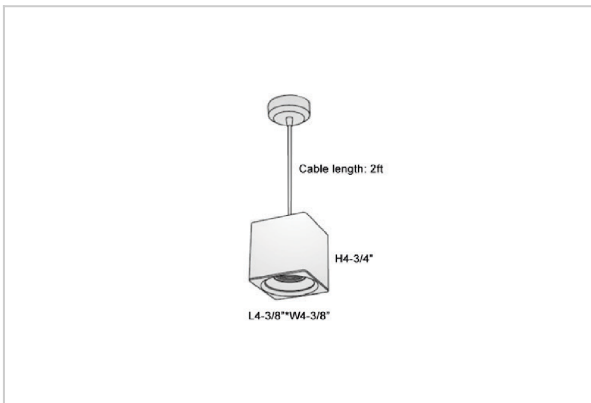

Mica Pendant Lights

ITEM SKU#: 662187506791

Product Code : IK-RMicaPL-15W-27K-WH-90C-30D

Voltage	100 - 277 V AC, 50-60 Hz
Lumen Output	1200lm
Power	15W
CCT	2700K
CRI	>90
Beam Angle	30°
Light Distribution	Medium
LED Light Source	Osram SOLERIQ S 19
Start Time	Instant
Driver	Stand Alone (included)
Operating Position	No Swiveling Type
Dimming	Triac Dimming / 0-10 V Dimming
Heads	Single Head
Finish	White
Length	4-3/8"
Height	4-3/4"
Optics	Reflective Cup Structure
Width (W)	4-3/8"
Application Area	Guest Room, Restaurant, Meeting Room, Club, Hall, Hotel Entrance

Beam Spread (Options)

Spot	15°	Medium	30°	Flood	45°
ft	Ø	ft	Ø	ft	Ø
3.0	0.72	3.0	1.41	3.0	2.03
9.0	2.15	9.0	4.22	9.0	6.09
15.0	3.58	15.0	7.04	15.0	10.15

Mica is a technologically advanced LED Pendant Light that incorporates electronic gear and a high-quality lens with wide beam spread. While commonly used as task light, the unique and state-of-the-art design of this luminaire also enhances the overall aesthetics of your store.