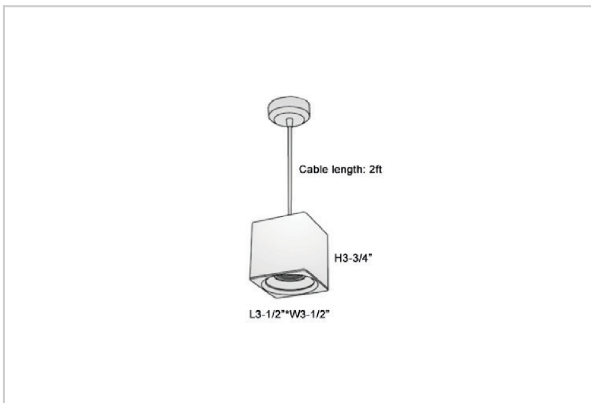

## Product Code : IK-RMicaPL-8W-50K-WH-90C-30D

Voltage	100 - 277 V AC, 50-60 Hz
Lumen Output	760lm
Power	8W
CCT	5000K
CRI	>90
Beam Angle	30°
Light Distribution	Medium
LED Light Source	Osram SOLERIQ S 19
Start Time	Instant
Driver	Stand Alone (included)
Operating Position	No Swiveling Type
Dimming	Triac Dimming / 0-10 V Dimming
Heads	Single Head
Finish	White
Length	3-1/2"
Height	3-3/4"
Optics	Reflective Cup Structure
Width (W)	3-1/2"
Application Area	Guest Room, Restaurant, Meeting Room, Club, Hall, Hotel Entrance

### Beam Spread (Options)

Spot	15°	Medium	30°	Flood	45°
ft	Ø	ft	Ø	ft	Ø
3.0	0.72	3.0	1.41	3.0	2.03
9.0	2.15	9.0	4.22	9.0	6.09
15.0	3.58	15.0	7.04	15.0	10.15

Mica is a technologically advanced LED Pendant Light that incorporates electronic gear and a high-quality lens with wide beam spread. While commonly used as task light, the unique and state-of-the-art design of this luminaire also enhances the overall aesthetics of your store.