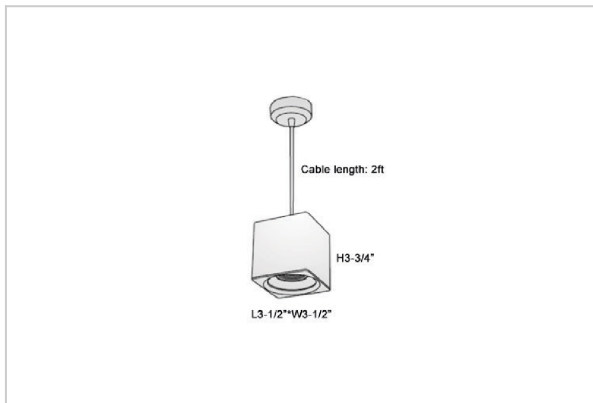

Mica Pendant Lights

ITEM SKU#: 662187506760

Product Code : IK-RMicaPL-8W-40K-WH-90C-30D

Voltage	100 - 277 V AC, 50-60 Hz
Lumen Output	720lm
Power	8W
CCT	4000K
CRI	>90
Beam Angle	30°
Light Distribution	Medium
LED Light Source	Osram SOLERIQ S 19
Start Time	Instant
Driver	Stand Alone (included)
Operating Position	No Swiveling Type
Dimming	Triac Dimming / 0-10 V Dimming
Heads	Single Head
Finish	White
Length	3-1/2"
Height	3-3/4"
Optics	Reflective Cup Structure
Width (W)	3-1/2"
Application Area	Guest Room, Restaurant, Meeting Room, Club, Hall, Hotel Entrance

Beam Spread (Options)

Spot	15°	Medium	30°	Flood	45°
ft	Ø	ft	Ø	ft	Ø
3.0	0.72	3.0	1.41	3.0	2.03
9.0	2.15	9.0	4.22	9.0	6.09
15.0	3.58	15.0	7.04	15.0	10.15

Mica is a technologically advanced LED Pendant Light that incorporates electronic gear and a high-quality lens with wide beam spread. While commonly used as task light, the unique and state-of-the-art design of this luminaire also enhances the overall aesthetics of your store.