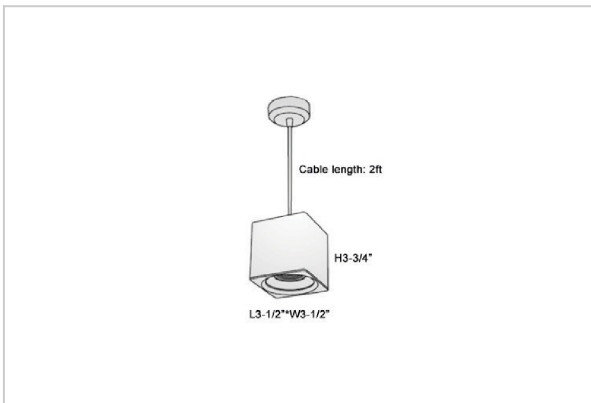

Mica Pendant Lights

ITEM SKU#: 662187506753

Product Code : IK-RMicaPL-8W-30K-WH-90C-30D

Voltage	100 - 277 V AC, 50-60 Hz
Lumen Output	680lm
Power	8W
CCT	3000K
CRI	>90
Beam Angle	30°
Light Distribution	Medium
LED Light Source	Osram SOLERIQ S 19
Start Time	Instant
Driver	Stand Alone (included)
Operating Position	No Swiveling Type
Dimming	Triac Dimming / 0-10 V Dimming
Heads	Single Head
Finish	White
Length	3-1/2"
Height	3-3/4"
Optics	Reflective Cup Structure
Width (W)	3-1/2"
Application Area	Guest Room, Restaurant, Meeting Room, Club, Hall, Hotel Entrance

Beam Spread (Options)

Spot	15°	Medium	30°	Flood	45°
ft	Ø	ft	Ø	ft	Ø
3.0	0.72	3.0	1.41	3.0	2.03
9.0	2.15	9.0	4.22	9.0	6.09
15.0	3.58	15.0	7.04	15.0	10.15

Mica is a technologically advanced LED Pendant Light that incorporates electronic gear and a high-quality lens with wide beam spread. While commonly used as task light, the unique and state-of-the-art design of this luminaire also enhances the overall aesthetics of your store.