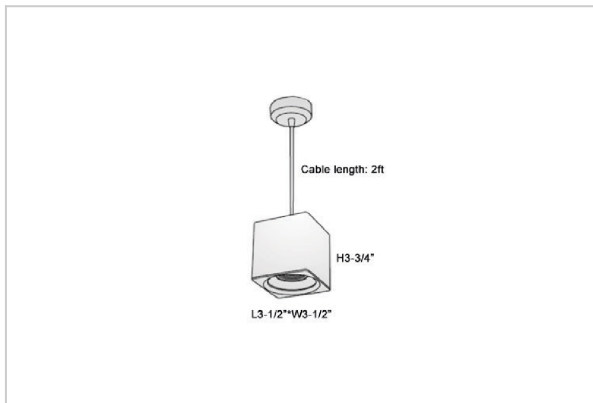

## Product Code : IK-RMicaPL-8W-30K-WH-90C-30D

Voltage	100 - 277 V AC, 50-60 Hz
Lumen Output	680lm
Power	8W
CCT	3000K
CRI	>90
Beam Angle	30°
Light Distribution	Medium
LED Light Source	Osram SOLERIQ S 19
Start Time	Instant
Driver	Stand Alone (included)
Operating Position	No Swiveling Type
Dimming	Triac Dimming / 0-10 V Dimming
Heads	Single Head
Finish	White
Length	3-1/2"
Height	3-3/4"
Optics	Reflective Cup Structure
Width (W)	3-1/2"
Application Area	Guest Room, Restaurant, Meeting Room, Club, Hall, Hotel Entrance

### Beam Spread (Options)

Spot	15°		Medium 30°		Flood 45°	
	ft	Ø	ft	Ø	ft	Ø
3.0	0.72	3.0	1.41	3.0	2.03	
9.0	2.15	9.0	4.22	9.0	6.09	
15.0	3.58	15.0	7.04	15.0	10.15	

Mica is a technologically advanced LED Pendant Light that incorporates electronic gear and a high-quality lens with wide beam spread. While commonly used as task light, the unique and state-of-the-art design of this luminaire also enhances the overall aesthetics of your store.