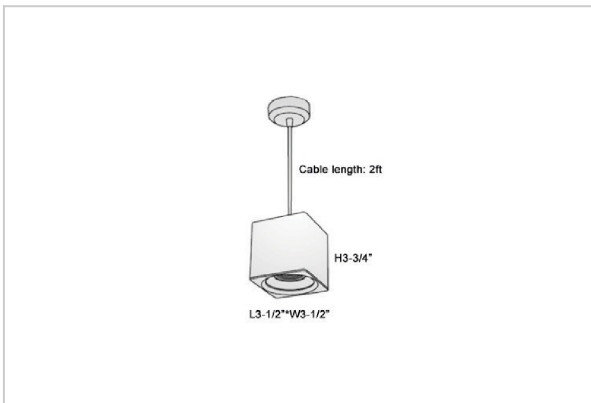

## Product Code : IK-RMicaPL-8W-27K-WH-90C-30D

Voltage	100 - 277 V AC, 50-60 Hz
Lumen Output	640lm
Power	8W
CCT	2700K
CRI	>90
Beam Angle	30°
Light Distribution	Medium
LED Light Source	Osram SOLERIQ S 19
Start Time	Instant
Driver	Stand Alone (included)
Operating Position	No Swiveling Type
Dimming	Triac Dimming / 0-10 V Dimming
Heads	Single Head
Finish	White
Length	3-1/2"
Height	3-3/4"
Optics	Reflective Cup Structure
Width (W)	3-1/2"
Application Area	Guest Room, Restaurant, Meeting Room, Club, Hall, Hotel Entrance

### Beam Spread (Options)

Spot	15°	Medium	30°	Flood	45°
ft	Ø	ft	Ø	ft	Ø
3.0	0.72	3.0	1.41	3.0	2.03
9.0	2.15	9.0	4.22	9.0	6.09
15.0	3.58	15.0	7.04	15.0	10.15

Mica is a technologically advanced LED Pendant Light that incorporates electronic gear and a high-quality lens with wide beam spread. While commonly used as task light, the unique and state-of-the-art design of this luminaire also enhances the overall aesthetics of your store.