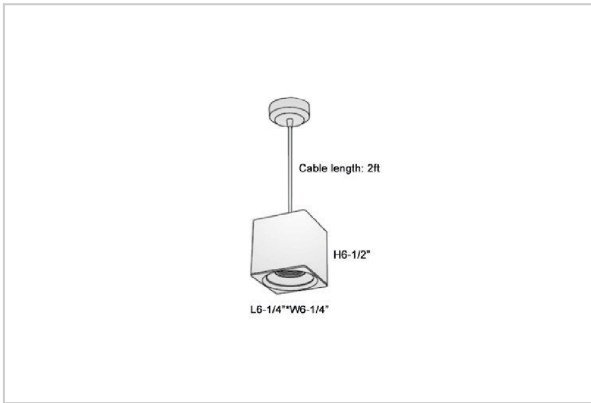

Mica Pendant Lights

ITEM SKU#: 662187506722

Product Code : IK-RMicaPL-40W-40K-WH-90C-15D

Voltage	100 - 277 V AC, 50-60 Hz
Lumen Output	3600lm
Power	40W
CCT	4000K
CRI	>90
Beam Angle	15°
Light Distribution	Spot
LED Light Source	Osram SOLERIQ S 19
Start Time	Instant
Driver	Stand Alone (included)
Operating Position	No Swiveling Type
Dimming	Triac Dimming / 0-10 V Dimming
Heads	Single Head
Finish	White
Length	6-1/4"
Height	6-1/2"
Optics	Reflective Cup Structure
Width (W)	6-1/4"
Application Area	Guest Room, Restaurant, Meeting Room, Club, Hall, Hotel Entrance

Beam Spread (Options)

Spot	15°	Medium	30°	Flood	45°
ft	Ø	ft	Ø	ft	Ø
3.0	0.72	3.0	1.41	3.0	2.03
9.0	2.15	9.0	4.22	9.0	6.09
15.0	3.58	15.0	7.04	15.0	10.15

Mica is a technologically advanced LED Pendant Light that incorporates electronic gear and a high-quality lens with wide beam spread. While commonly used as task light, the unique and state-of-the-art design of this luminaire also enhances the overall aesthetics of your store.