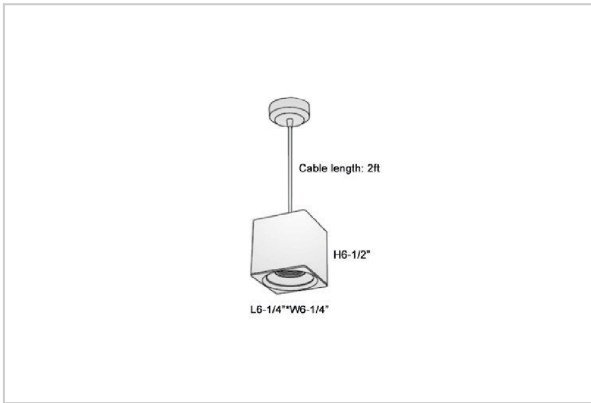

Mica Pendant Lights

ITEM SKU#: 662187506715

Product Code : IK-RMicaPL-40W-30K-WH-90C-15D

Voltage	100 - 277 V AC, 50-60 Hz
Lumen Output	3400lm
Power	40W
CCT	3000K
CRI	>90
Beam Angle	15°
Light Distribution	Spot
LED Light Source	Osram SOLERIQ S 19
Start Time	Instant
Driver	Stand Alone (included)
Operating Position	No Swiveling Type
Dimming	Triac Dimming / 0-10 V Dimming
Heads	Single Head
Finish	White
Length	6-1/4"
Height	6-1/2"
Optics	Reflective Cup Structure
Width (W)	6-1/4"
Application Area	Guest Room, Restaurant, Meeting Room, Club, Hall, Hotel Entrance

Beam Spread (Options)

Spot	15°	Medium	30°	Flood	45°
ft	Ø	ft	Ø	ft	Ø
3.0	0.72	3.0	1.41	3.0	2.03
9.0	2.15	9.0	4.22	9.0	6.09
15.0	3.58	15.0	7.04	15.0	10.15

Mica is a technologically advanced LED Pendant Light that incorporates electronic gear and a high-quality lens with wide beam spread. While commonly used as task light, the unique and state-of-the-art design of this luminaire also enhances the overall aesthetics of your store.