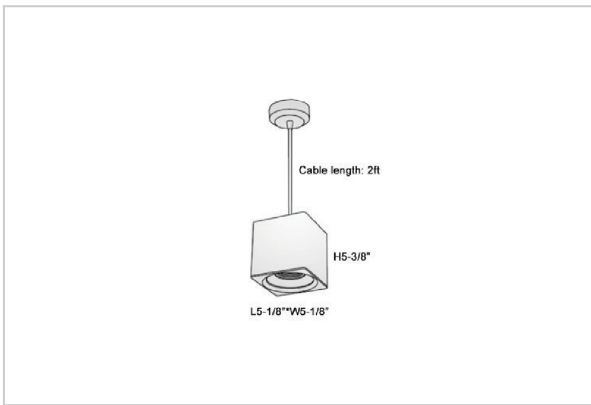

Mica Pendant Lights

ITEM SKU#: 662187506685

Product Code : IK-RMicaPL-30W-50K-WH-90C-15D

Voltage	100 - 277 V AC, 50-60 Hz
Lumen Output	2850lm
Power	30W
CCT	5000K
CRI	>90
Beam Angle	15°
Light Distribution	Spot
LED Light Source	Osram SOLERIQ S 19
Start Time	Instant
Driver	Stand Alone (included)
Operating Position	No Swiveling Type
Dimming	Triac Dimming / 0-10 V Dimming
Heads	Single Head
Finish	White
Length	5-1/8"
Height	5-3/8"
Optics	Reflective Cup Structure
Width (W)	5-1/8"
Application Area	Guest Room, Restaurant, Meeting Room, Club, Hall, Hotel Entrance

Beam Spread (Options)

Spot	15°	Medium	30°	Flood	45°
ft	Ø	ft	Ø	ft	Ø
3.0	0.72	3.0	1.41	3.0	2.03
9.0	2.15	9.0	4.22	9.0	6.09
15.0	3.58	15.0	7.04	15.0	10.15

Mica is a technologically advanced LED Pendant Light that incorporates electronic gear and a high-quality lens with wide beam spread. While commonly used as task light, the unique and state-of-the-art design of this luminaire also enhances the overall aesthetics of your store.