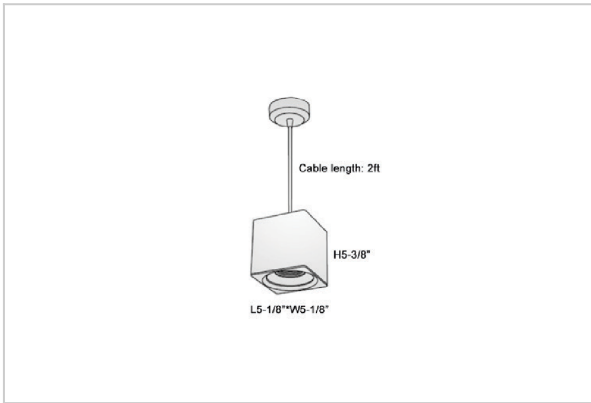

## Product Code : IK-RMicaPL-30W-50K-WH-90C-15D

Voltage	100 - 277 V AC, 50-60 Hz
Lumen Output	2850lm
Power	30W
CCT	5000K
CRI	>90
Beam Angle	15°
Light Distribution	Spot
LED Light Source	Osram SOLERIQ S 19
Start Time	Instant
Driver	Stand Alone (included)
Operating Position	No Swiveling Type
Dimming	Triac Dimming / 0-10 V Dimming
Heads	Single Head
Finish	White
Length	5-1/8"
Height	5-3/8"
Optics	Reflective Cup Structure
Width (W)	5-1/8"
Application Area	Guest Room, Restaurant, Meeting Room, Club, Hall, Hotel Entrance

### Beam Spread (Options)

Spot	15°	Medium	30°	Flood	45°
ft	Ø	ft	Ø	ft	Ø
3.0	0.72	3.0	1.41	3.0	2.03
9.0	2.15	9.0	4.22	9.0	6.09
15.0	3.58	15.0	7.04	15.0	10.15

Mica is a technologically advanced LED Pendant Light that incorporates electronic gear and a high-quality lens with wide beam spread. While commonly used as task light, the unique and state-of-the-art design of this luminaire also enhances the overall aesthetics of your store.