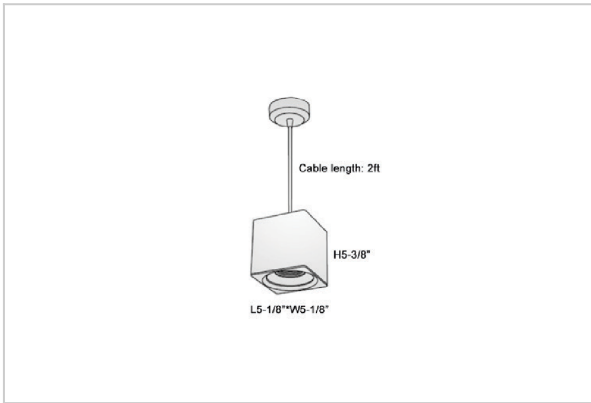

## Product Code : IK-RMicaPL-30W-40K-WH-90C-15D

Voltage	100 - 277 V AC, 50-60 Hz
Lumen Output	2700lm
Power	30W
CCT	4000K
CRI	>90
Beam Angle	15°
Light Distribution	Spot
LED Light Source	Osram SOLERIQ S 19
Start Time	Instant
Driver	Stand Alone (included)
Operating Position	No Swiveling Type
Dimming	Triac Dimming / 0-10 V Dimming
Heads	Single Head
Finish	White
Length	5-1/8"
Height	5-3/8"
Optics	Reflective Cup Structure
Width (W)	5-1/8"
Application Area	Guest Room, Restaurant, Meeting Room, Club, Hall, Hotel Entrance

### Beam Spread (Options)

Spot	15°	Medium	30°	Flood	45°
ft	Ø	ft	Ø	ft	Ø
3.0	0.72	3.0	1.41	3.0	2.03
9.0	2.15	9.0	4.22	9.0	6.09
15.0	3.58	15.0	7.04	15.0	10.15

Mica is a technologically advanced LED Pendant Light that incorporates electronic gear and a high-quality lens with wide beam spread. While commonly used as task light, the unique and state-of-the-art design of this luminaire also enhances the overall aesthetics of your store.