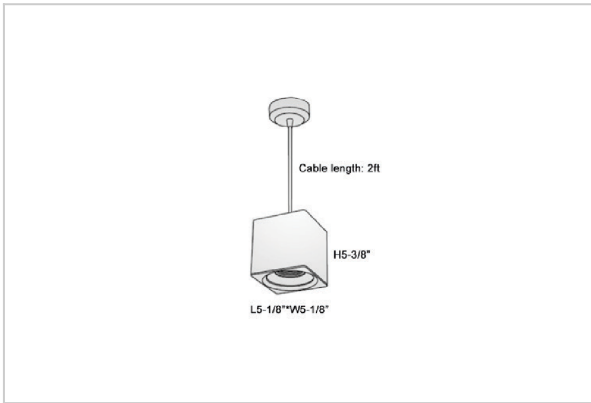

## Product Code : IK-RMicaPL-30W-30K-WH-90C-15D

Voltage	100 - 277 V AC, 50-60 Hz
Lumen Output	2550lm
Power	30W
CCT	3000K
CRI	>90
Beam Angle	15°
Light Distribution	Spot
LED Light Source	Osram SOLERIQ S 19
Start Time	Instant
Driver	Stand Alone (included)
Operating Position	No Swiveling Type
Dimming	Triac Dimming / 0-10 V Dimming
Heads	Single Head
Finish	White
Length	5-1/8"
Height	5-3/8"
Optics	Reflective Cup Structure
Width (W)	5-1/8"
Application Area	Guest Room, Restaurant, Meeting Room, Club, Hall, Hotel Entrance

### Beam Spread (Options)

Spot	15°	Medium	30°	Flood	45°
ft	Ø	ft	Ø	ft	Ø
3.0	0.72	3.0	1.41	3.0	2.03
9.0	2.15	9.0	4.22	9.0	6.09
15.0	3.58	15.0	7.04	15.0	10.15

Mica is a technologically advanced LED Pendant Light that incorporates electronic gear and a high-quality lens with wide beam spread. While commonly used as task light, the unique and state-of-the-art design of this luminaire also enhances the overall aesthetics of your store.