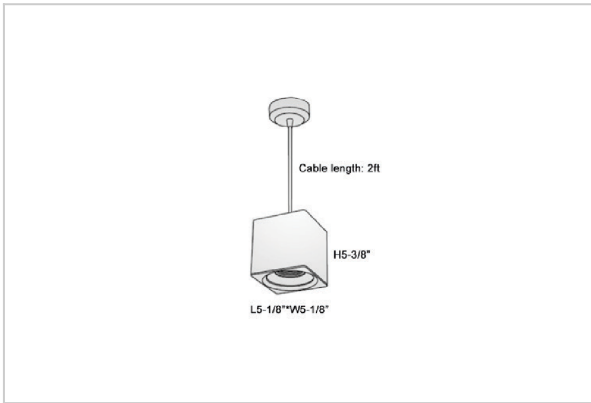

## Product Code : IK-RMicaPL-30W-27K-WH-90C-15D

Voltage	100 - 277 V AC, 50-60 Hz
Lumen Output	2400lm
Power	30W
CCT	2700K
CRI	>90
Beam Angle	15°
Light Distribution	Spot
LED Light Source	Osram SOLERIQ S 19
Start Time	Instant
Driver	Stand Alone (included)
Operating Position	No Swiveling Type
Dimming	Triac Dimming / 0-10 V Dimming
Heads	Single Head
Finish	White
Length	5-1/8"
Height	5-3/8"
Optics	Reflective Cup Structure
Width (W)	5-1/8"
Application Area	Guest Room, Restaurant, Meeting Room, Club, Hall, Hotel Entrance

### Beam Spread (Options)

Spot	15°	Medium	30°	Flood	45°
ft	Ø	ft	Ø	ft	Ø
3.0	0.72	3.0	1.41	3.0	2.03
9.0	2.15	9.0	4.22	9.0	6.09
15.0	3.58	15.0	7.04	15.0	10.15

Mica is a technologically advanced LED Pendant Light that incorporates electronic gear and a high-quality lens with wide beam spread. While commonly used as task light, the unique and state-of-the-art design of this luminaire also enhances the overall aesthetics of your store.