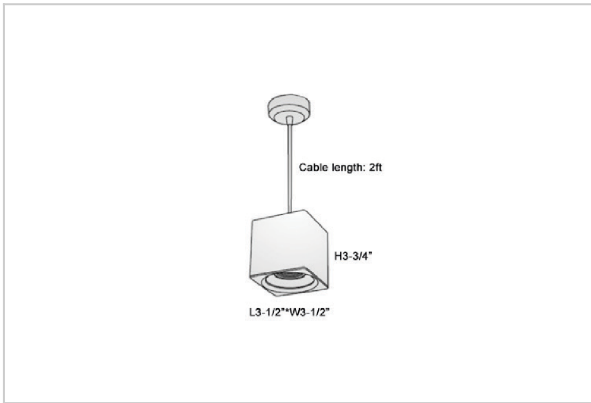

## Product Code : IK-RMicaPL-20W-50K-WH-90C-15D

Voltage	100 - 277 V AC, 50-60 Hz
Lumen Output	1900lm
Power	20W
CCT	5000K
CRI	>90
Beam Angle	15°
Light Distribution	Spot
LED Light Source	Osram SOLERIQ S 19
Start Time	Instant
Driver	Stand Alone (included)
Operating Position	No Swiveling Type
Dimming	Triac Dimming / 0-10 V Dimming
Heads	Single Head
Finish	White
Length	4-3/8"
Height	4-3/4"
Optics	Reflective Cup Structure
Width (W)	4-3/8"
Application Area	Guest Room, Restaurant, Meeting Room, Club, Hall, Hotel Entrance

### Beam Spread (Options)

Spot	15°	Medium	30°	Flood	45°
ft	Ø	ft	Ø	ft	Ø
3.0	0.72	3.0	1.41	3.0	2.03
9.0	2.15	9.0	4.22	9.0	6.09
15.0	3.58	15.0	7.04	15.0	10.15

Mica is a technologically advanced LED Pendant Light that incorporates electronic gear and a high-quality lens with wide beam spread. While commonly used as task light, the unique and state-of-the-art design of this luminaire also enhances the overall aesthetics of your store.